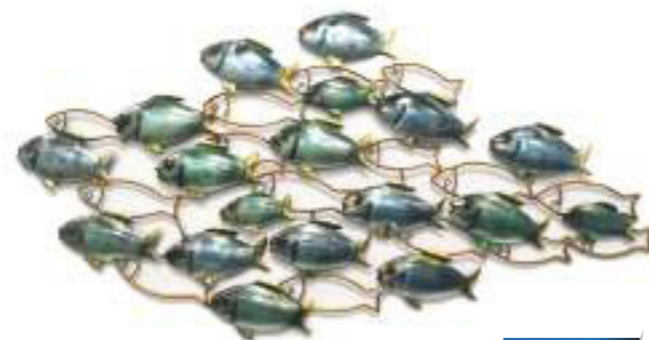

NEW!

Fish School Blue Wall Plaque

LENGTH	WIDTH	HEIGHT	CODE
87cm	2cm	45cm	AM006