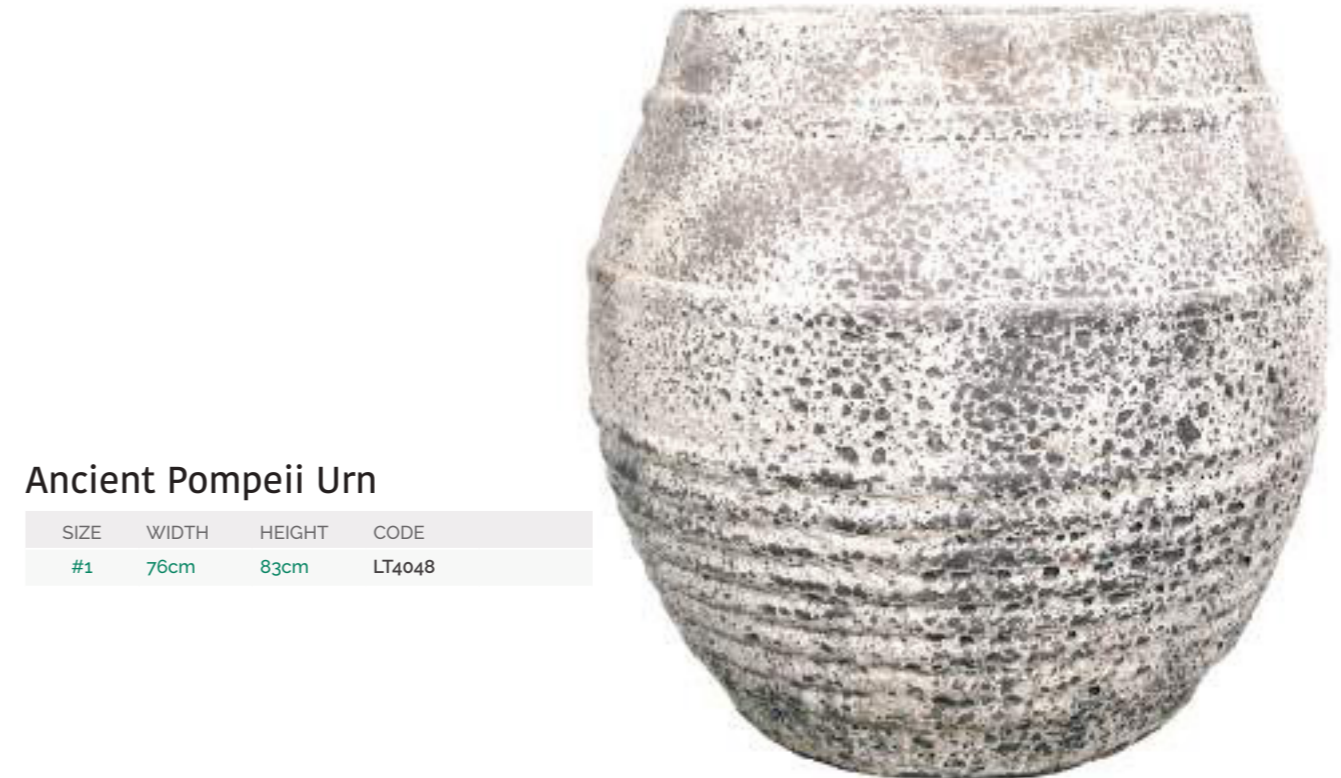

Ancient Amphora Urn

LENGTH	WIDTH	HEIGHT	CODE
90cm	62cm	60cm	LT3005

Ancient Etna Urn

WIDTH	HEIGHT	CODE
56cm	90cm	LT3001

Ancient Vesuvius Urn

WIDTH	HEIGHT	CODE
55cm	95cm	LT3154

Ancient Tear Drop Urn

WIDTH	HEIGHT	CODE
63cm	77cm	LT3008