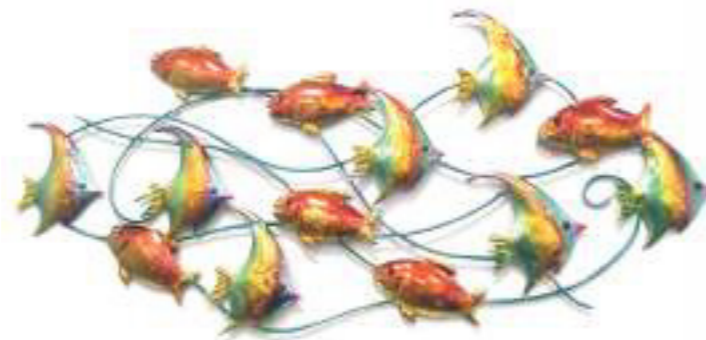

Butterfly Spiral Wall Plaque

LENGTH	WIDTH	HEIGHT	CODE
55cm	3cm	49cm	AM007

NEW!

Horse and Tree Wall Plaque

LENGTH	HEIGHT	CODE
61cm	47cm	AM010

NEW!

Peacock Head Straight

LENGTH	WIDTH	HEIGHT	CODE
52cm	14m	68cm	AM002