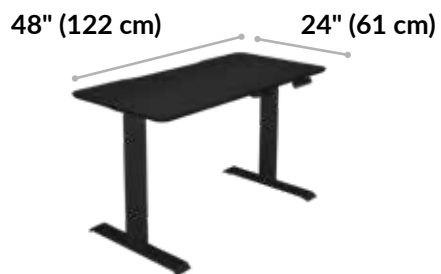

Essential Electric Standing Desk 48x24

vari®

The Essential Electric Standing Desk is the budget-friendly sit-stand solution designed to elevate your home office workspace. The sturdy, T-Style legs provide stability and smoothly lift the desk to any height from 27 ½" – 47 ½". The programmable memory settings allow you to set your favorite heights for sitting or standing, and the 3D laminate desktop is durable and easy to clean.

- All Tools and Hardware Are Included for Easy Assembly
- 4 Programmable Memory Settings with LED Display
- T-Style Legs for Stability
- Smooth, Two-Stage Lift from 27 ½" to 47 ½"
- Supports up to 150 lb (68 kg)
- Tested to BIFMA Standards

Finishes:  Black Black  White White

Height Settings:
27 ½" (70 cm) to 47 ½" (120 cm)