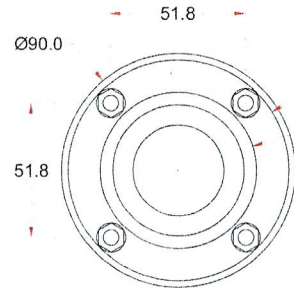

SALES DRAWING ONLY

BREWHOUSES · PROCESS TANKS · STORAGE TANKS
SSV LIMITED
STAINLESS STEEL VESSELS LIMITED
EST. 2014