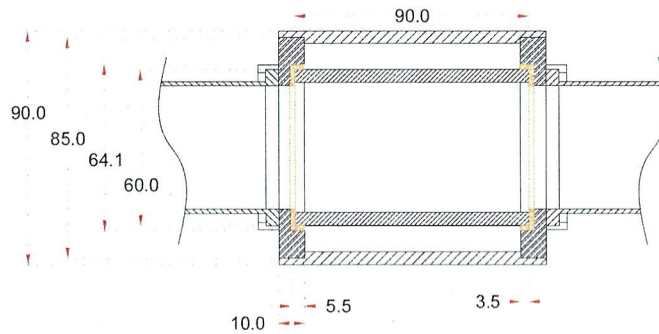

SALES DRAWING ONLY

BREWHOUSES · PROCESS TANKS · STORAGE TANKS
SSV LIMITED
STAINLESS STEEL VESSELS LIMITED
EST. 2014

© The contents may not be copied or used without prior consent in writing.

Drawn: Rob Beech Checked:

Date: 07-06-2019 Date:

Issue No.

V 1

TITLE

316 Stainless Steel
Sight Glass Assembly No.2