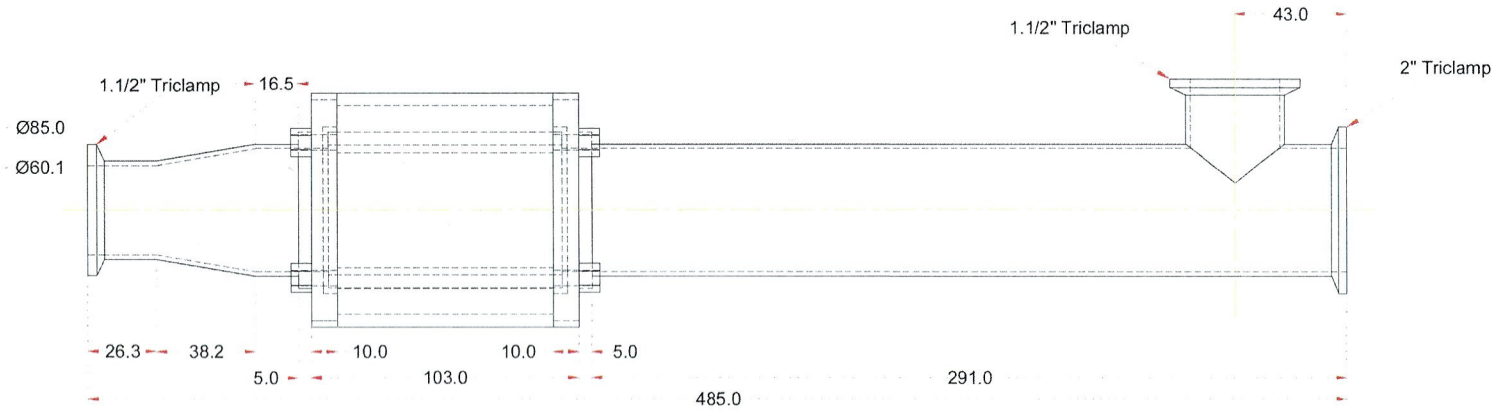

SALES DRAWING ONLY

BREWHOUSES · PROCESS TANKS · STORAGE TANKS
SSV LIMITED
STAINLESS STEEL VESSELS LIMITED
EST. 2014

© The contents may not be copied or used without prior consent in writing.

Drawn: Rob Beech Checked:

Date: 07-06-2019 Date:

Issue No.

V 1

TITLE

316 Stainless Steel
Sight Glass Assembly No.2