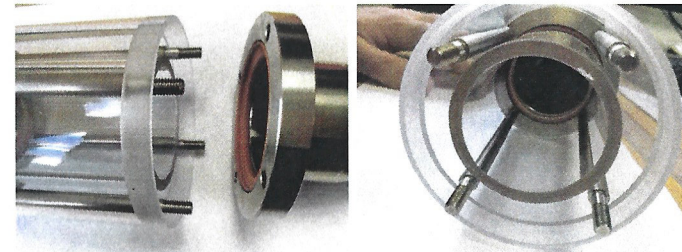

SALES DRAWING ONLY

BREWHOUSES · PROCESS TANKS · STORAGE TANKS
SSV LIMITED
STAINLESS STEEL VESSELS LIMITED
EST. 2014

© The contents may not be copied or used without prior consent in writing.

Drawn: Rob Beech Checked:

Date: 07-06-2019 Date:

Issue No.

V 1

TITLE

316 Stainless Steel
Sight Glass Assembly No.2