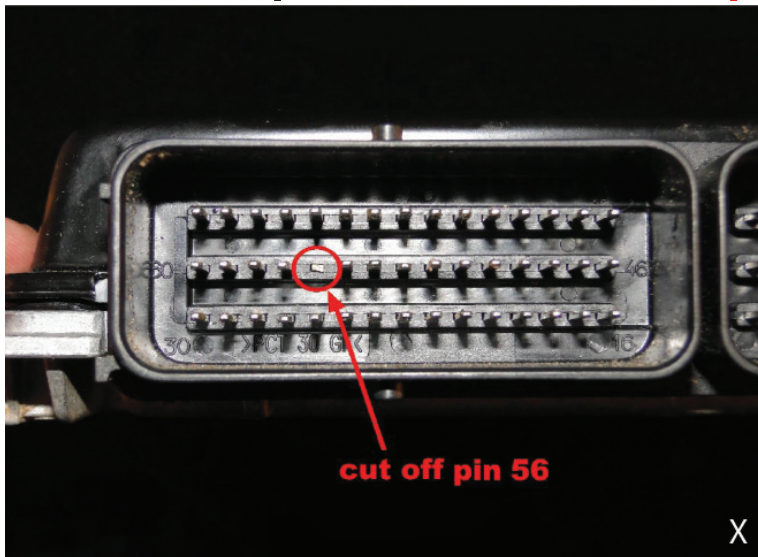

GND pin 3

POWER pin 66

CODE pin 56

www.mbkeyprog.com

+48 517 443 433, +48 22 724 99 96
info@mbkeyprog.com

DAEWOO 2

Chevrolet Aveo 4R ECU 1.2 8V

Cut off pin 56 from car wiring

!!! Before connecting the emulator you must precisely insulate it and the original immobilizer cannot be connected !!!

Connection

GND pin 28

POWER pin 29

CODE pin 56

DAEWOO 2

Kalos SIRIUS D42 ECU 1.2

Cut off pin 56 from car wiring