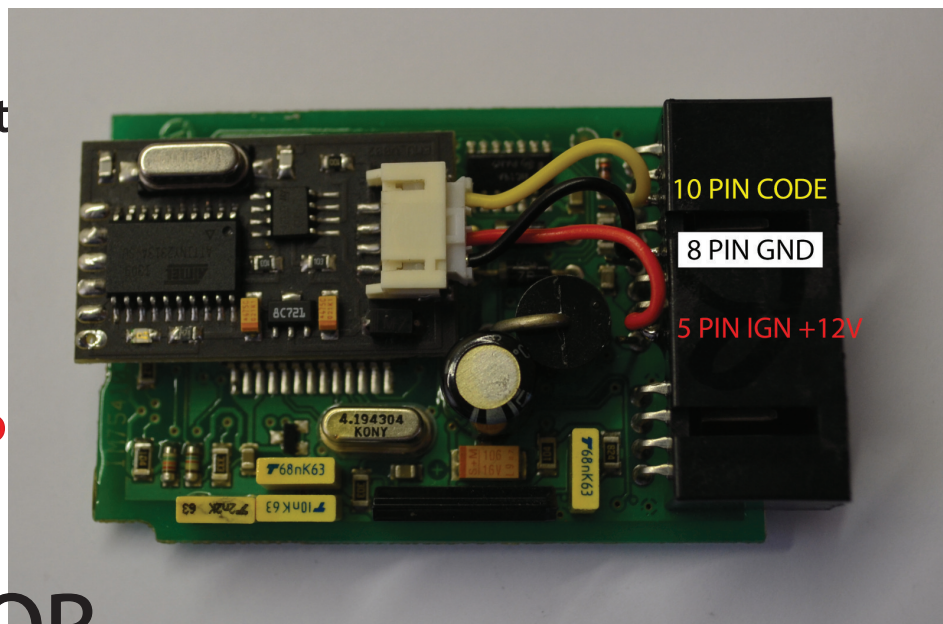

!!! Before connecting the emulator you must precisely insulate it and the original immobilizer cannot be connected !!!

GND pin 28

POWER pin 29

CODE pin 56

DAEWOO 2

Lanos Hybrid ECU 1.4 OHC and Rezzo hybrid ECU 2.0 16V 89kW DOHC

!!! Before connecting the emulator you must precisely insulate it and the original immobilizer cannot be connected !!!

Connect emulator to the socket
of not connected immo

GND pin 8

POWER pin 5

CODE pin 10

Cut off these pins from immo

OR

Connect emulator to ECU socket

GND pin 39(M socket)

POWER pin 18 (K socket)

CODE pin 32 (K socket)

Cut off pin 32 from car wiring

DAEWOO 2