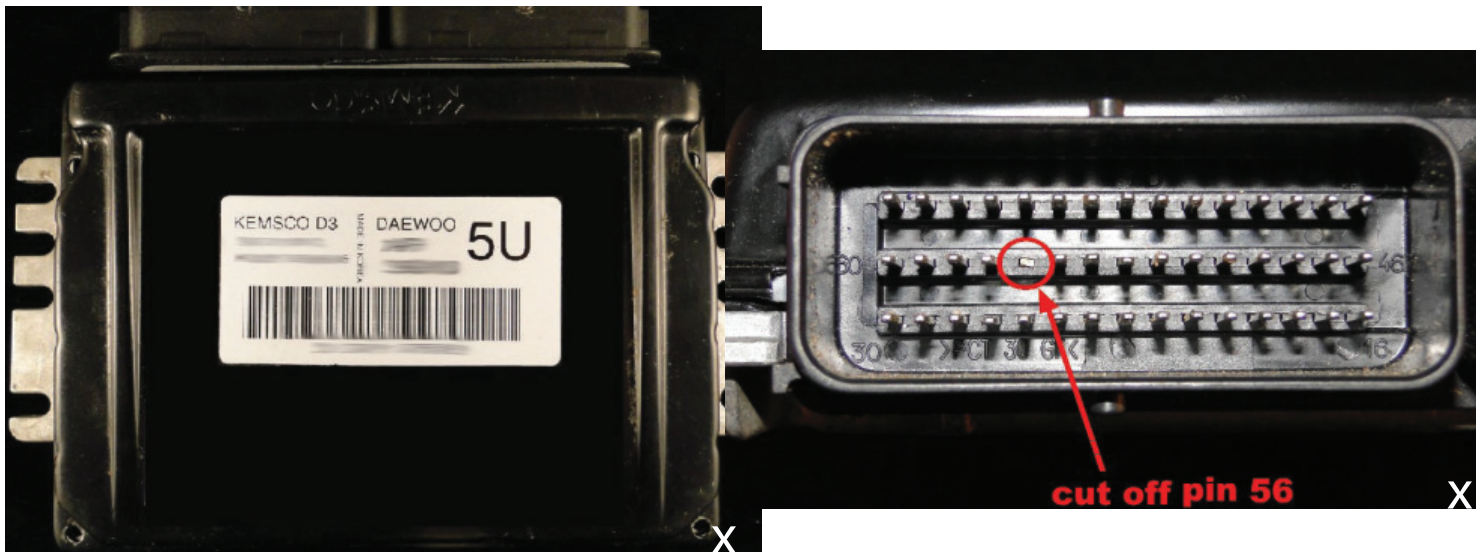

Matiz KEMSCO ECU

GND pin 3

POWER pin 66

CODE pin 56

Cut off pin 56 from car wiring

DAEWOO 2

Matiz SIEMENS ECU

GND pin 3