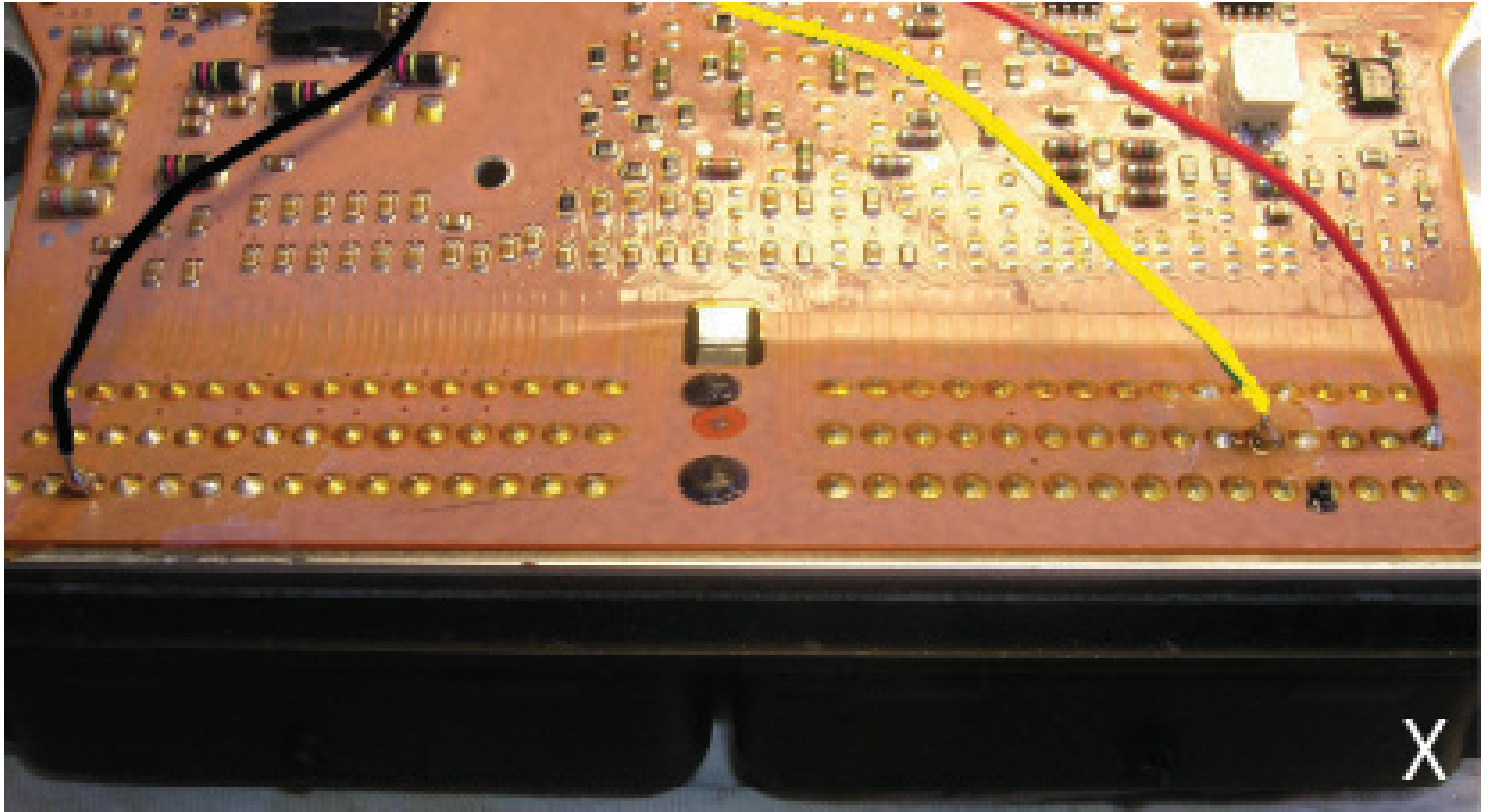

POWER pin 32 (or pin 24 Acc)

CODE pin 11

Cut off pin 11 from car wiring

www.mbkeyprog.com

+48 517 443 433, +48 22 724 99 96
info@mbkeyprog.com

DAEWOO 2

Tacuma KEMSCO ECU

GND pin 3
POWER pin 60
CODE pin 56