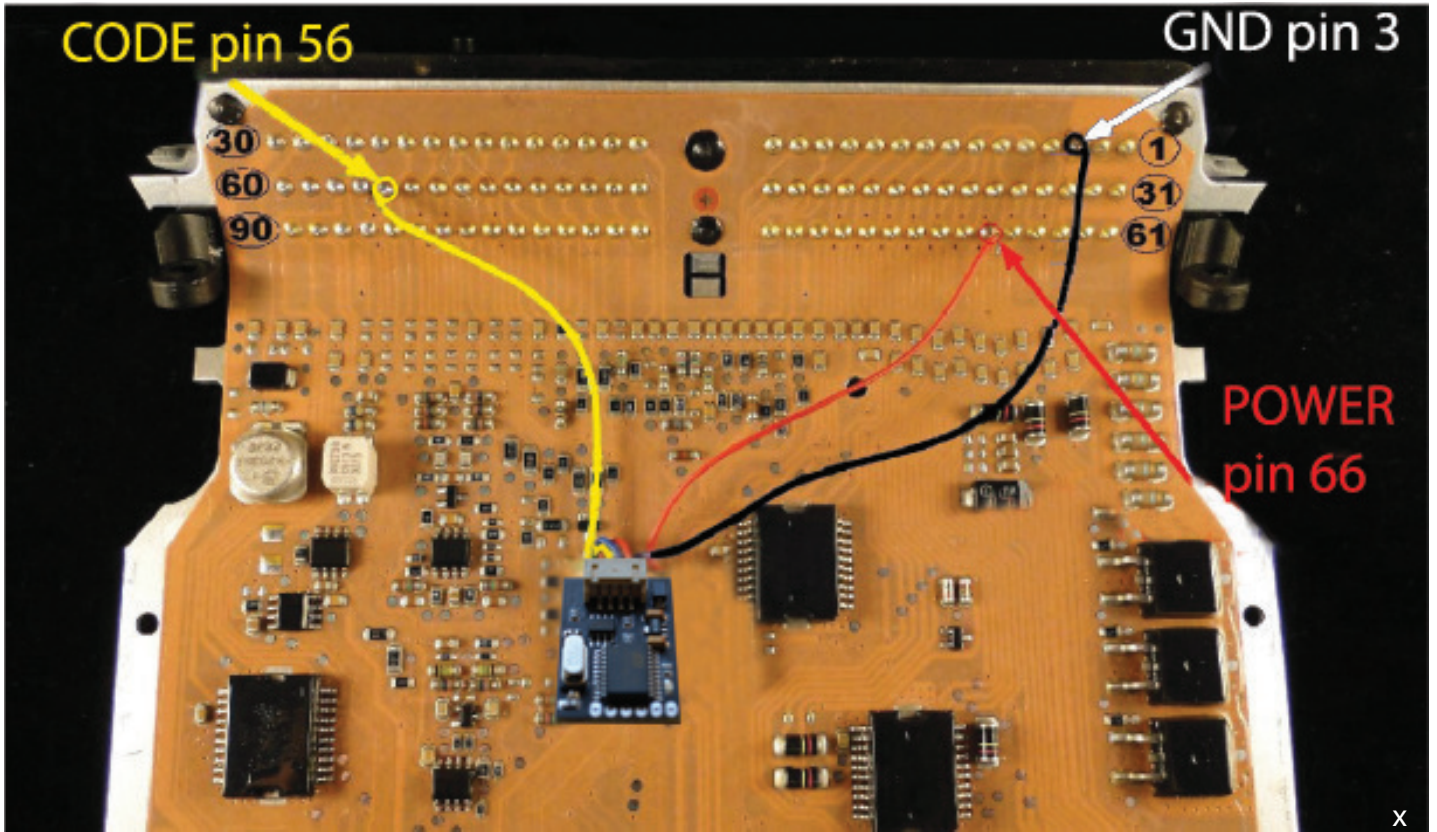

!!! Before connecting the emulator you must precisely insulate it and the original immobilizer cannot be connected !!!

GND pin 28

POWER pin 29

CODE pin 56

DAEWOO 2

Lanos Hybrid ECU 1.4 OHC and Rezzo hybrid ECU 2.0 16V 89kW DOHC

!!! Before connecting the emulator you must precisely insulate it and the original immobilizer cannot be connected !!!

Connect emulator to the socket
of not connected immo

GND pin 8

POWER pin 5

CODE pin 10

Cut off these pins from immo

OR

Connect emulator to ECU socket

GND pin 39(M socket)

POWER pin 18 (K socket)

CODE pin 32 (K socket)

Cut off pin 32 from car wiring

DAEWOO 2

Matiz KEMSCO ECU

GND pin 3

POWER pin 66

CODE pin 56

Cut off pin 56 from car wiring

DAEWOO 2

Matiz SIEMENS ECU

GND pin 3