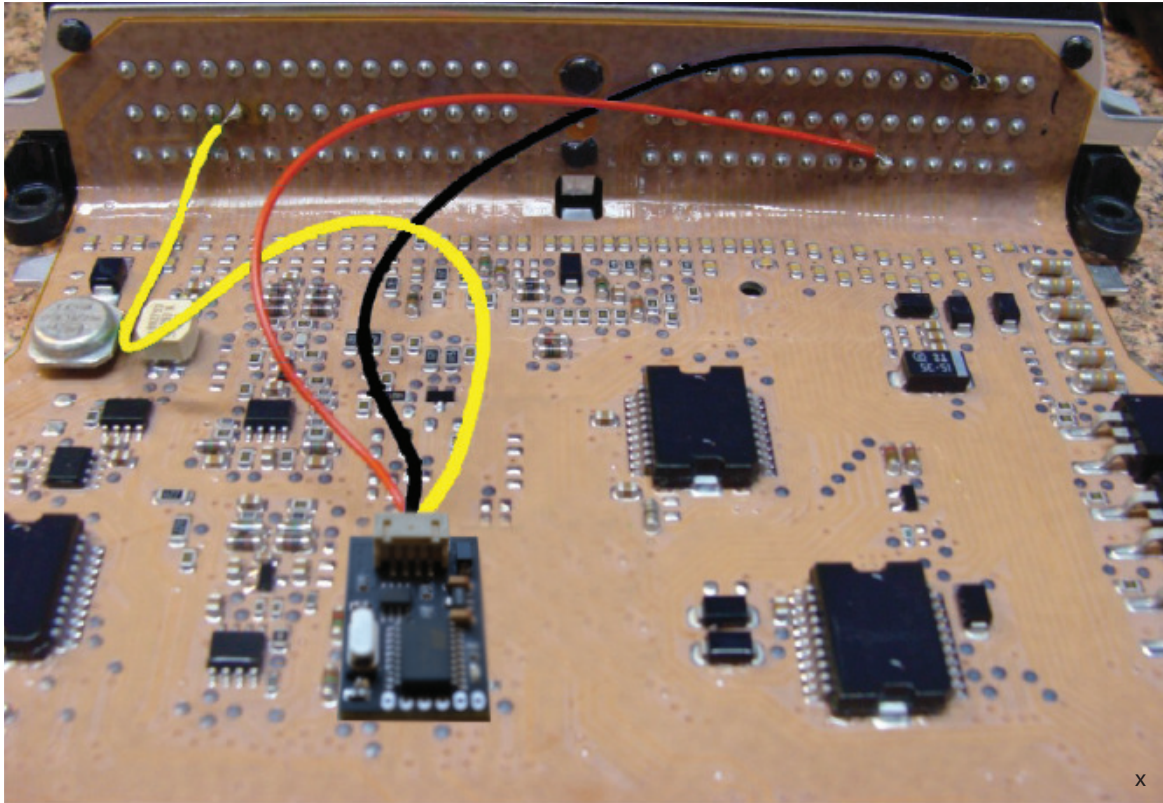

GND pin 3

POWER pin 66

CODE pin 56

www.mbkeyprog.com

+48 517 443 433, +48 22 724 99 96
info@mbkeyprog.com

DAEWOO 2

Chevrolet Aveo 4R ECU 1.2 8V

Cut off pin 56 from car wiring

!!! Before connecting the emulator you must precisely insulate it and the original immobilizer cannot be connected !!!

Connection

GND pin 28

POWER pin 29

CODE pin 56

DAEWOO 2

Kalos SIRIUS D42 ECU 1.2

Cut off pin 56 from car wiring

!!! Before connecting the emulator you must precisely insulate it and the original immobilizer cannot be connected !!!

GND pin 28

POWER pin 29

CODE pin 56

DAEWOO 2

Lanos Hybrid ECU 1.4 OHC and Rezzo hybrid ECU 2.0 16V 89kW DOHC