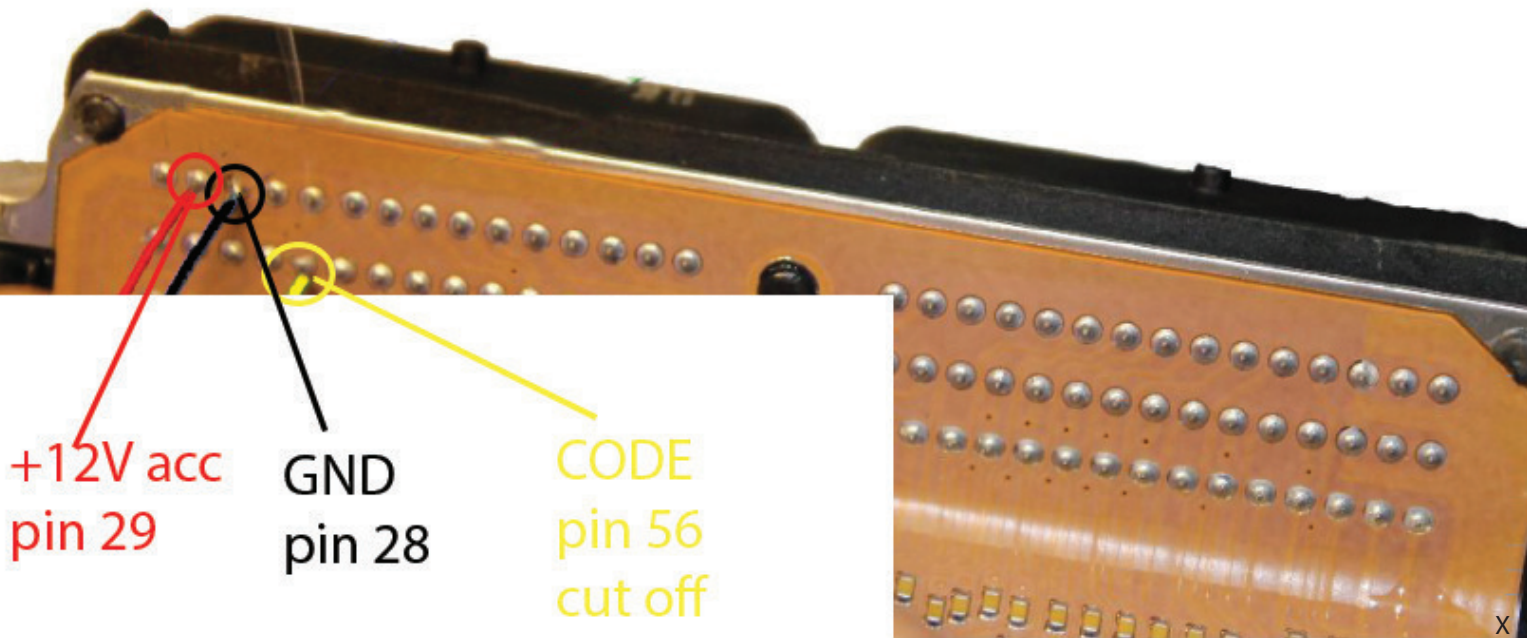

GND pin 3

POWER pin 66

CODE pin 56

www.mbkeyprog.com

+48 517 443 433, +48 22 724 99 96
info@mbkeyprog.com

DAEWOO 2

Chevrolet Aveo 4R ECU 1.2 8V

Cut off pin 56 from car wiring

!!! Before connecting the emulator you must precisely insulate it and the original immobilizer cannot be connected !!!

Connection

GND pin 28

POWER pin 29

CODE pin 56

DAEWOO 2

Kalos SIRIUS D42 ECU 1.2

Cut off pin 56 from car wiring

!!! Before connecting the emulator you must precisely insulate it and the original immobilizer cannot be connected !!!

GND pin 28

POWER pin 29

CODE pin 56

DAEWOO 2

Lanos Hybrid ECU 1.4 OHC and Rezzo hybrid ECU 2.0 16V 89kW DOHC