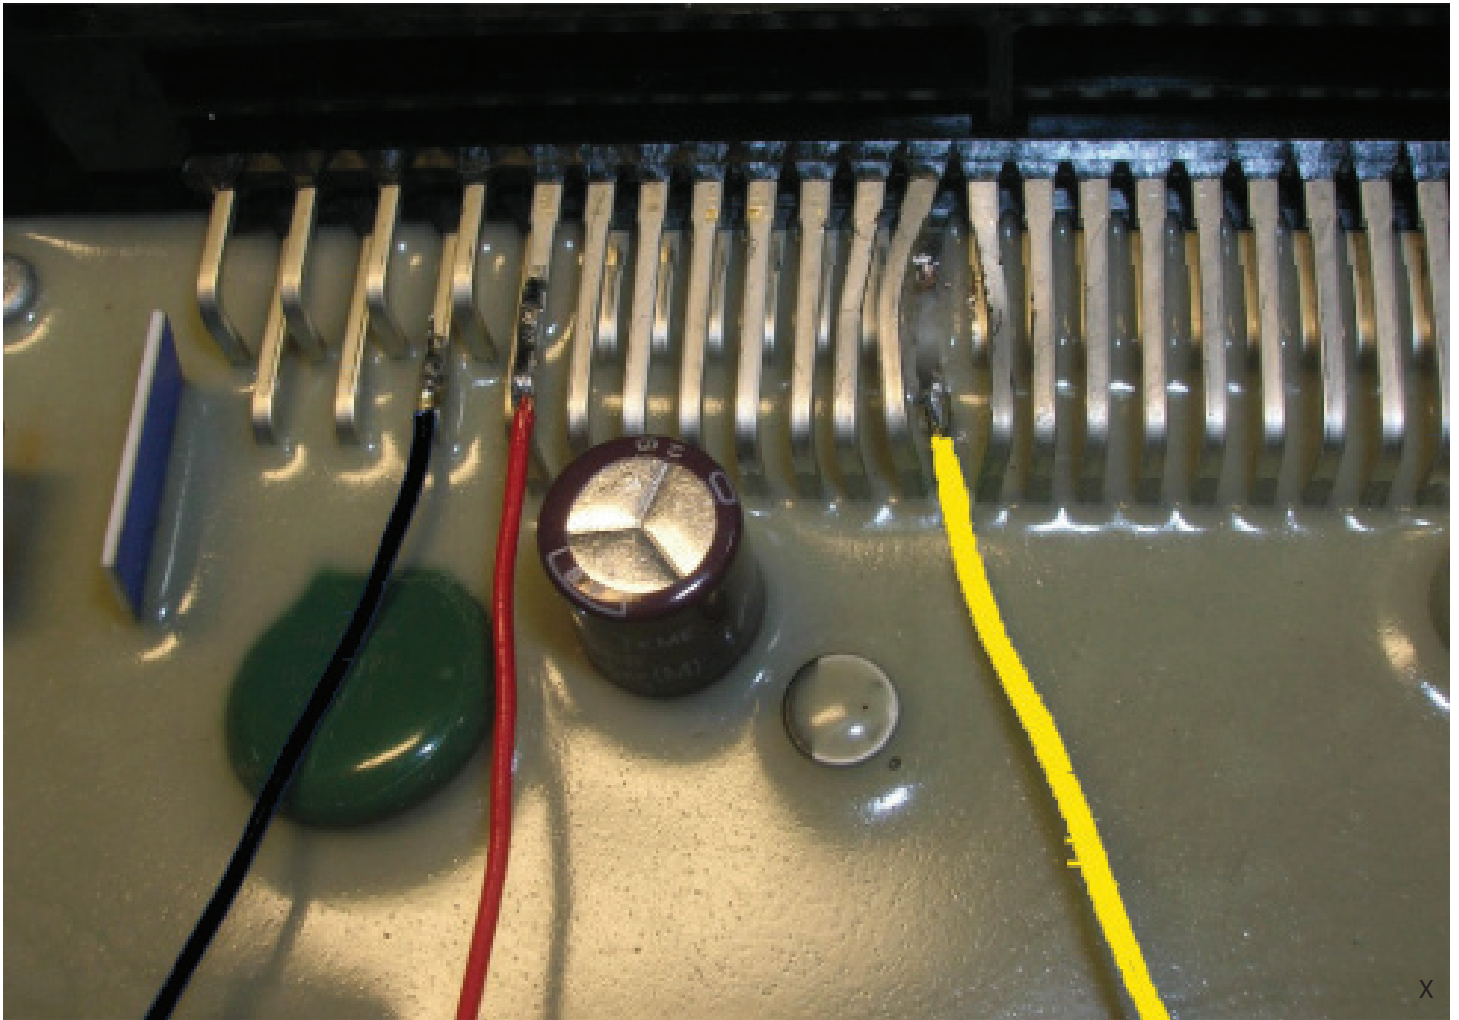

Matiz KEMSCO ECU

GND pin 3

POWER pin 66

CODE pin 56

Cut off pin 56 from car wiring

DAEWOO 2

Matiz SIEMENS ECU

GND pin 3