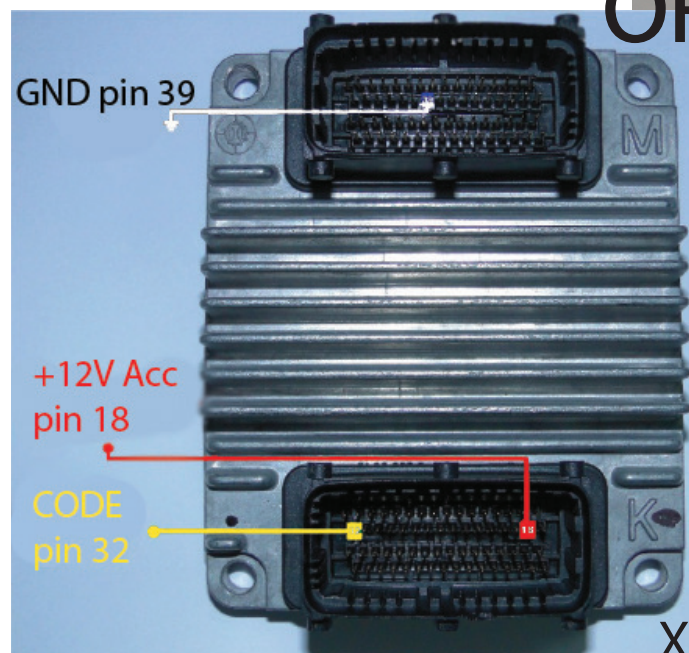

!!! Before connecting the emulator you must precisely insulate it and the original immobilizer cannot be connected !!!

GND pin 28

POWER pin 29

CODE pin 56

DAEWOO 2

Lanos Hybrid ECU 1.4 OHC and Rezzo hybrid ECU 2.0 16V 89kW DOHC

!!! Before connecting the emulator you must precisely insulate it and the original immobilizer cannot be connected !!!

Connect emulator to the socket
of not connected immo

GND pin 8

POWER pin 5

CODE pin 10

Cut off these pins from immo

OR

Connect emulator to ECU socket

GND pin 39(M socket)

POWER pin 18 (K socket)

CODE pin 32 (K socket)

Cut off pin 32 from car wiring

DAEWOO 2