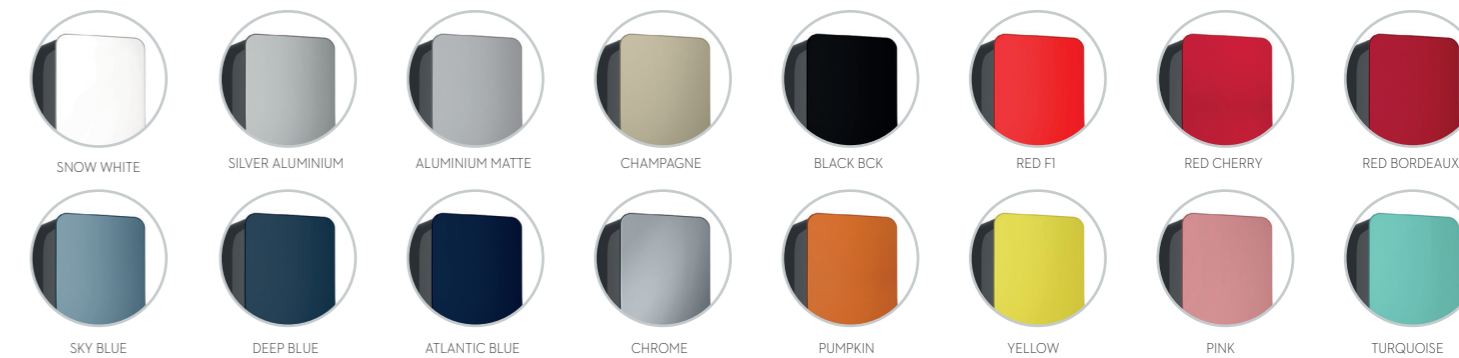

COLORS

CHARACTERISTICS

V7 IONSHIELD

ion technology

AIR PURIFIER

- ▶ Revolutionary ION Technology
- ▶ More hygienic
- ▶ Air & Environmental purifying hand dryer
- ▶ Air purifier 20 milion negative ions x cm³