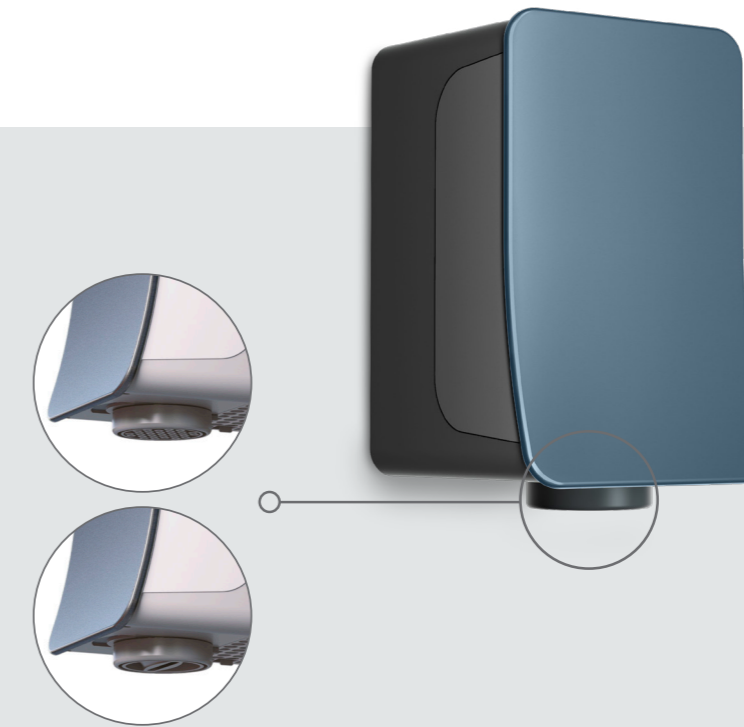

- ▶ Real 6 seconds drying time!
- ▶ Smart pboard
- ▶ Microban antimicrobial system

Optional accessories (hepa filter, zerosmell)

Fusion

SILENT & ECO FRIENDLY HAND DRYER

"PERFECT TO BE INSTALLED IN HOTEL ROOMS THANKS TO ITS PATENTED OUTLET AIR"