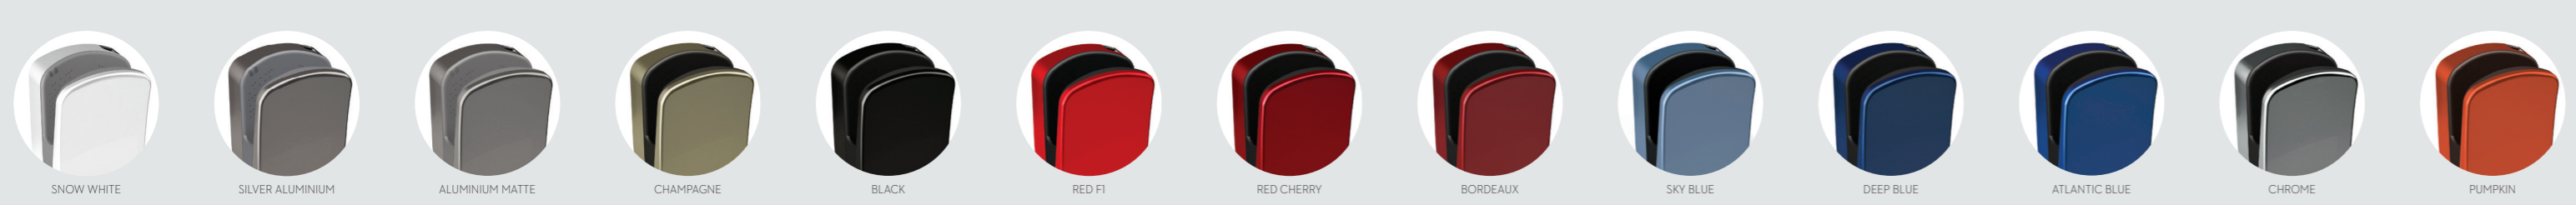

V7 300®

- 300 nozzles
- Don't need move hands
- No water splash
- Smart pboard
- Microban antimicrobial system

Optional accessories (hepa filter, zerosmell)

V7 TRI-BLADE®

NEW TRI-BLADE SYSTEM MORE POWER - MORE AIRFLOW

- Real 6 seconds drying time!
- Smart pboard
- Microban antimicrobial system

Optional accessories (hepa filter, zerosmell)

Fusion

SILENT & ECO FRIENDLY HAND DRYER

"PERFECT TO BE INSTALLED IN HOTEL ROOMS THANKS TO ITS PATENTED OUTLET AIR"

NEWEST VELTIA'S HAND DRYER

- 2 power options: eco-mode and turbo-mode
- 2 outlet air discs: multijet & blade
- Changeable front covers with up to 16 colors
- Automatic system of hands detection
- Patented Acoustic Dampening System

Optional accessories (zerosmell)

COLORS

TECHNICAL SPECIFICATIONS*

*Technical Specifications subject to change without previous notice