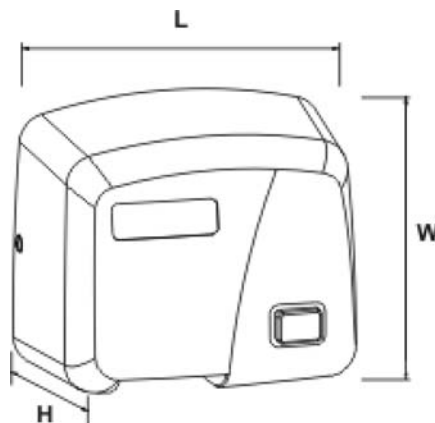

Hand Dryer Series

Description:HK-1800PS

Push-button operation hand dryer.
 Casing:made of high grade fire retardant
 ABS, 3.0 mm thick
 Brush motor:80W,2850 R.P.M.(50Hz)
 3400 R.P.M.(60Hz)
 Heater assembly:
 Designed with 105° C(221° F)thermostat.
 Designed with 87° C(200° F)thermostat.
 Designed with 141° C(323° F)thermal cut-off.
 Sound level:55 ± 3db
 Air speed:16.5m/s--60Hz 14.5m/s--50Hz
 Approximately 30-35 seconds drying time.

Dryer shall deliver 291 m³/h(171CFM)--60Hz. 255 m³/h(150CFM)--50Hz.
 Adjustable timer control range from 20 to 55 seconds.
 Power cut off automatically in case of irregular use over 120 seconds.
 Drip proof:IPX1
 WEIGHT: 3.8 kgs (8.4lbs) unpacked :4.5 kgs (9.9lbs) packed.

Specifications and Dimensions

Model	Volts	Watts	Amps	W	Housing Dimension : mm (in)	
					H	D
HK-1800PS	120Vac	1800W	15A	268(10 1/2)	220(8 3/4)	170(6 3/4)
	220Vac	1800W	8.2A	268(10 1/2)	220(8 3/4)	170(6 3/4)
	230/240Vac	1653-1800W	7.2-7.5A	268(10 1/2)	220(8 3/4)	170(6 3/4)