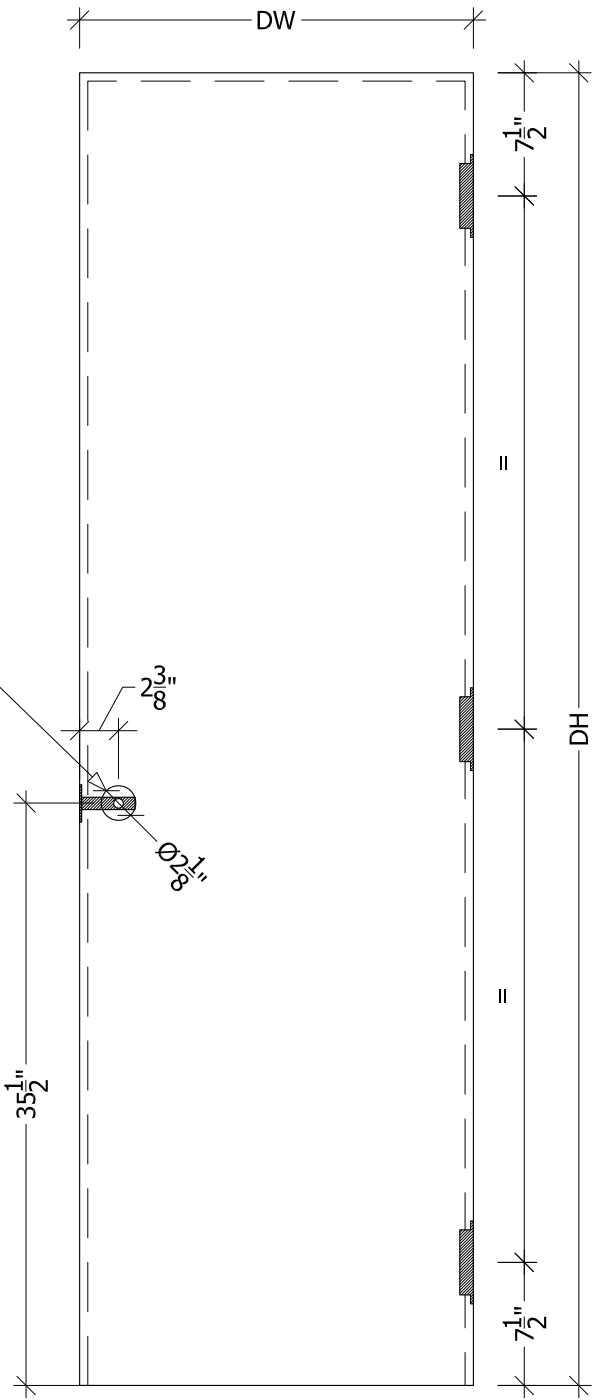

**INFINITY DOORS-NET**

DATE DRAWN:  
**02/25/2023**

SHEET 1 OF 3

HINGE DRILLING DETAIL FOR  
CEAM HINGE 1430

**INFINITY DOORS · NET**

DATE DRAWN:  
**02/25/2023**

SHEET 2 OF 3