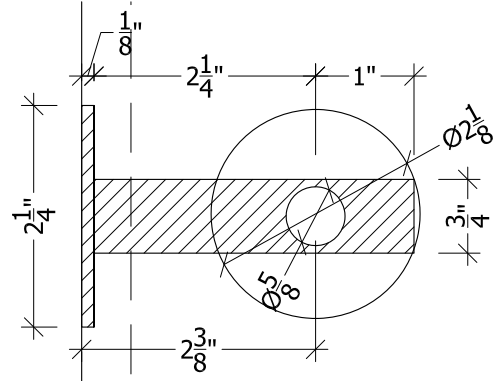

**INFINITY DOORS-NET**

DATE DRAWN:  
**02/25/2023**

SHEET 1 OF 3

HINGE DRILLING DETAIL FOR  
CEAM HINGE 1430

**INFINITY DOORS · NET**

DATE DRAWN:  
**02/25/2023**

SHEET 2 OF 3