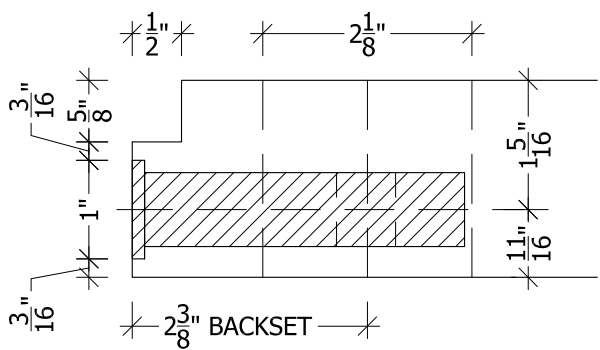

**INFINITY DOORS-NET**

DATE DRAWN:  
**02/25/2023**

SHEET 1 OF 3

HINGE DRILLING DETAIL FOR  
CEAM HINGE 1430

**INFINITY DOORS · NET**

DATE DRAWN:  
**02/25/2023**

SHEET 2 OF 3