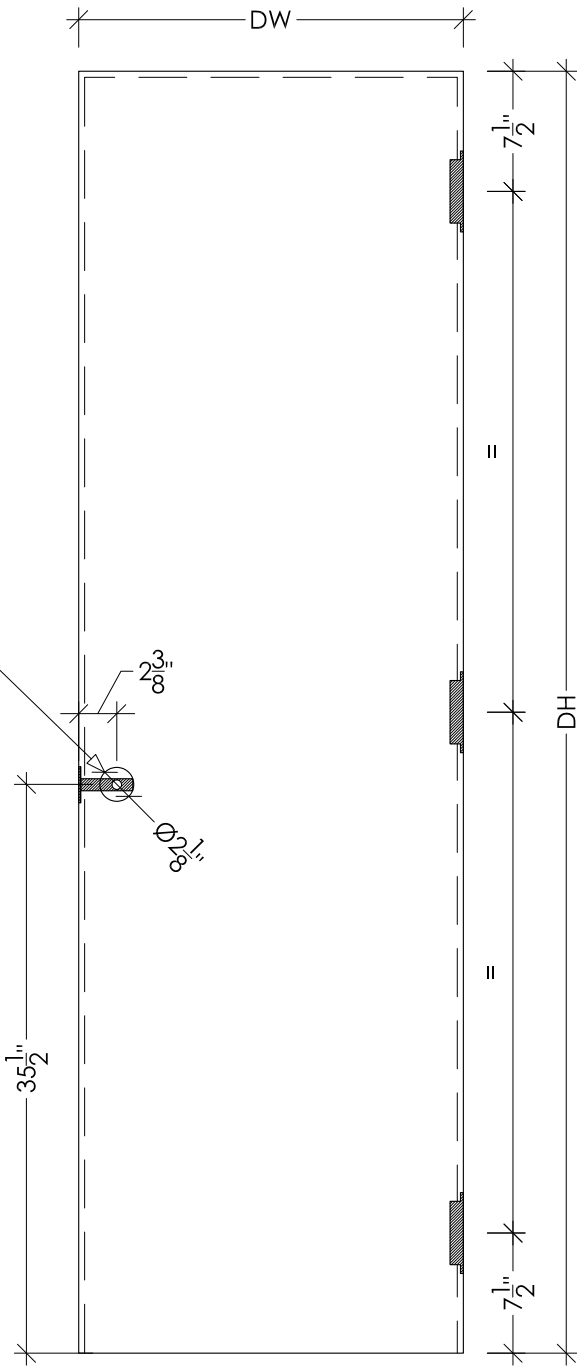

PULL DOOR

PUSH DOOR

**INFINITY  
DOORS  
-NET**

DATE DRAWN:  
**07/23/2023**

SHEET 1 OF 3

HINGE DRILLING DETAIL FOR CEAM HINGE 1430

**INFINITY DOORS-NET**  
 DATE DRAWN:  
**07/23/2023**  
 SHEET 2 OF 3