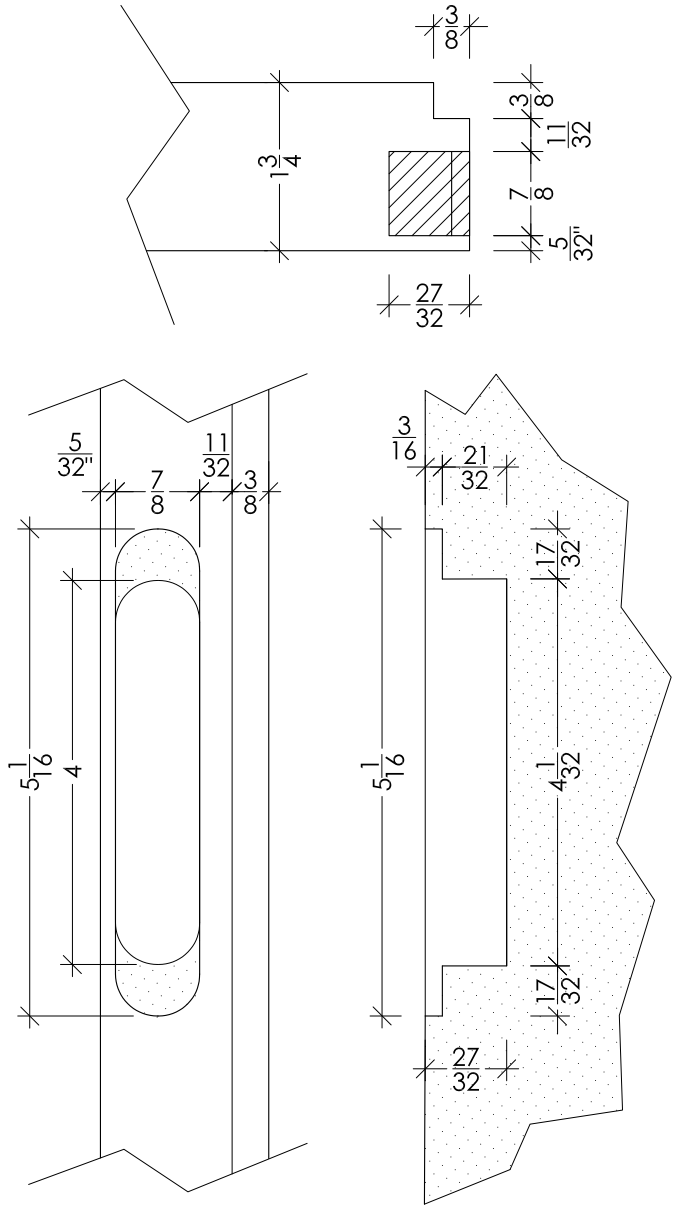

PULL DOOR

PUSH DOOR

**INFINITY  
DOORS  
-NET**

DATE DRAWN:  
**07/23/2023**

SHEET 1 OF 3

HINGE DRILLING DETAIL FOR CEAM HINGE 1430

**INFINITY DOORS-NET**  
 DATE DRAWN:  
**07/23/2023**  
 SHEET 2 OF 3