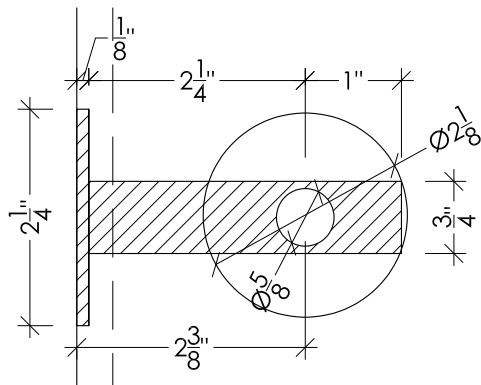

PULL DOOR

PUSH DOOR

**INFINITY  
DOORS  
-NET**

DATE DRAWN:  
**07/23/2023**

SHEET 1 OF 3

HINGE DRILLING DETAIL FOR CEAM HINGE 1430

**INFINITY DOORS-NET**  
 DATE DRAWN:  
**07/23/2023**  
 SHEET 2 OF 3