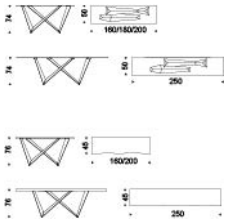

DIMENSIONS

160X45X76h
 160x50x74h
 180x50x74h
 200X45X76h
 200x50x74h
 250X45X76h
 250x50x74h

DESCRIPTION

Console with base in white (GFM71), graphite (GFM69) or mix embossed lacquered steel. 12mm top in clear, extra clear glass or Canaletto walnut (NC), burned oak (RB) or natural oak (RN) with solid wood irregular edges. Wall anchorage is necessary.