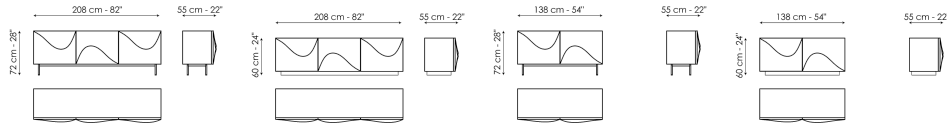

BONALDO

Vertigo

Inspired by the poster for Alfred Hitchcock's film of the same name, the Vertigo sideboard is distinguished by the soft wave that characterizes the front doors, creating a flow of movement on the surface that softens the rigorous design of the unit. The metal base consists of four seemingly slender feet that give the entire unit a sense of lightness. The Vertigo sideboard is available in three different colour combinations: white

Data sheet

Vertigo 208

Width: 208cm

Depth: 55cm

Height: 72cm

Vertigo 208

Width: 208cm

Depth: 55cm

Height: 60cm

Vertigo 138

Width: 138cm

Depth: 55cm

Height: 72cm

Vertigo 138

Width: 138cm

Depth: 55cm

Height: 60cm

Outside frame

Wood

Lacquered wood
Mat bronze

Lacquered wood
Mat lead

Lacquered wood
Mat white

Doors

Plastic