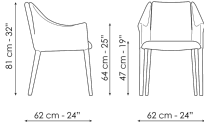

yacht at sea to the technological innovations, perceptible through the intensity of the surfaces, taut and ready to be transformed into welcoming forms.

Data sheet

Vela
Width: 62cm
Depth: 62cm
Height: 81cm