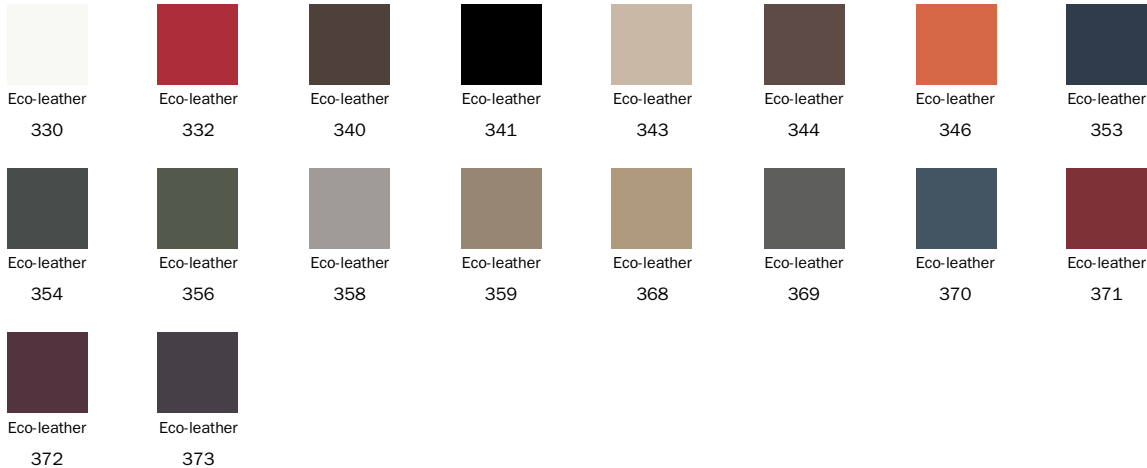

yacht at sea to the technological innovations, perceptible through the intensity of the surfaces, taut and ready to be transformed into welcoming forms.

Data sheet

Vela
Width: 62cm
Depth: 62cm
Height: 81cm

Cover

Eco Leather

Leather

Fabric - 900

Fabric - Azimut
9B02

Fabric - Azimut
9B08

Fabric - Azimut
9B17

Fabric - Azimut
9B22

Painted metal
Mat anthracite
grey

Metal
Supreme
anthracite

Plus Metal

Painted metal
Mat bronze

Painted metal
Mat lead

Painted metal
Mat pearl gold

The samples above represent the complete range of materials and finishes available for this product (regardless of the top shape or size, in the case of tables). Fabrics, eco-leather, leather and emery leather shown in this website are a selection. Colors and finishes are approximate and may slightly differ from actual ones. Please visit Bonaldo dealers to see the complete sample collection and get further details about our products.