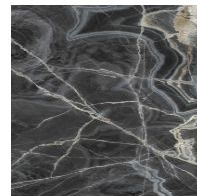

Finishes

RECTANGULAR TOP

Wood

Veneered wood
Walnut Canaletto

Veneered wood
Brushed coal oak

Veneered wood
Brushed natural oak

Solid wood
American walnut

Solid wood
Brushed coal oak

Solid wood
Brushed natural oak

Wood with natural edges
American walnut

Ceramic

Mat ceramic
Ardesia grey

Glossy ceramic
Calacatta

Silk finish ceramic
Calacatta macchia
vecchia

Mat ceramic
Graphite grey

Glossy ceramic
Imperial grey

Mat ceramic
Iridium white

Mat ceramic
Laurent

Glossy ceramic
Rosso imperiale

Glossy ceramic
Black Onyx

Glossy ceramic
Mountain peak

BARREL SHAPED TOP

Wood

Veneered wood
Walnut Canaletto