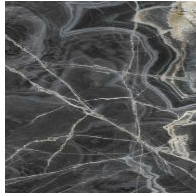

Finishes

RECTANGULAR TOP

Wood

Veneered wood
Walnut Canaletto

Veneered wood
Brushed coal oak

Veneered wood
Brushed natural oak

Solid wood
American walnut

Solid wood
Brushed coal oak

Marble
Fior di bosco

Marble
Marquinia

Marble
Rosso Carpazi

Marble
Saint Denis

ROUND TOP

Wood

Solid wood
American walnut

Solid wood
Brushed coal oak

Solid wood
Brushed natural oak

Ceramic

Mat ceramic
Ardesia grey

Glossy ceramic
Calacatta

Silk finish ceramic
Calacatta macchia
vecchia

Glossy ceramic
Imperial grey

Mat ceramic
Laurent

Glossy ceramic
Rosso imperiale

Glossy ceramic
Black Onyx

Glossy ceramic
Mountain peak

Marble

Marble
Calacatta

Marble
Carrara

Marble
Emperador

Marble
Fior di bosco

Marble
Marquinia