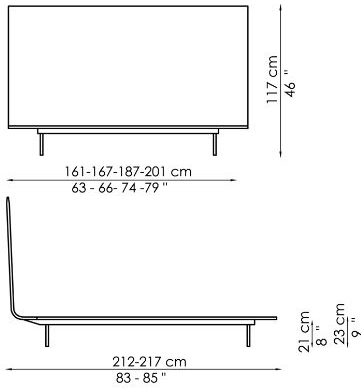

## Thin

The Thin suspended bed: a graphic and contemporary sign, a continuous line that forms both the headboard and the bed, providing a minimal and airy appearance that balances the large surface of the headboard. Four thin metal feet discreetly support the sleeping section, giving additional lightness to the whole. The perimeter of the bed is embellished with a fabric profile available in a wide range of colours. The option

## Thin

Width: 161-167-187-201cm

Depth: 212-217cm

Height: 117cm

## Thin ego

Width: 161-167-187-201cm

Depth: 212-217cm

Height: 117cm