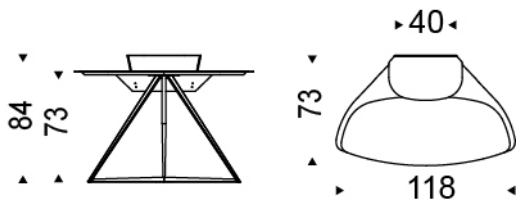

STORM

Design: Andrea Lucatello

DIMENSIONS

118x73x73h

DESCRIPTION

Desk with frame and top in white (GFM71) or graphite (GFM69) embossed lacquered steel. Leather pad as per sample card.

FINISHES: frame

metal