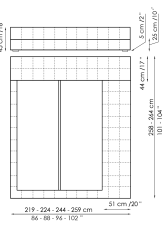

Data sheet

Squaring basso
 Width: 179-183-203-219cm
 Depth: 234-240cm
 Height: 65cm

Squaring alto
 Width: 179-183-203-219cm
 Depth: 234-240cm
 Height: 106cm

Squaring isola
 Width: 179-183-203-219cm
 Depth: 278-284cm
 Height: 25cm

Squaring isola alta variante A
 Width: 179-183-203-219cm
 Depth: 258-264cm
 Height: 45cm

Squaring isola alta variante B
 Width: 179-183-203-219cm
 Depth: 278-284cm
 Height: 45cm

Squaring penisola
 Width: 239-244-264-279cm
 Depth: 278-284cm
 Height: 45cm

Squaring penisola variante A
 Width: 219-224-244-259cm
 Depth: 258-264cm
 Height: 45cm

Squaring penisola variante B
 Width: 219-224-244-259cm
 Depth: 278-284cm
 Height: 45cm

Squaring penisola variante C
 Width: 239-244-264-279cm
 Depth: 258-264cm
 Height: 45cm