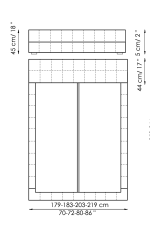

Data sheet

Squaring basso
 Width: 179-183-203-219cm
 Depth: 234-240cm
 Height: 65cm

Squaring alto
 Width: 179-183-203-219cm
 Depth: 234-240cm
 Height: 106cm

Squaring isola
 Width: 179-183-203-219cm
 Depth: 278-284cm
 Height: 25cm

Squaring isola alta variante A
 Width: 179-183-203-219cm
 Depth: 258-264cm
 Height: 45cm

Squaring isola alta variante B
 Width: 179-183-203-219cm
 Depth: 278-284cm
 Height: 45cm

Squaring penisola
 Width: 239-244-264-279cm
 Depth: 278-284cm
 Height: 45cm

Squaring penisola variante A
 Width: 219-224-244-259cm
 Depth: 258-264cm
 Height: 45cm

Squaring penisola variante B
 Width: 219-224-244-259cm
 Depth: 278-284cm
 Height: 45cm

Squaring penisola variante C
 Width: 239-244-264-279cm
 Depth: 258-264cm
 Height: 45cm