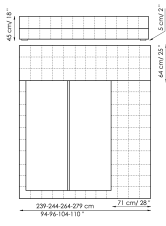

Data sheet

Squaring basso
 Width: 179-183-203-219cm
 Depth: 234-240cm
 Height: 65cm

Squaring alto
 Width: 179-183-203-219cm
 Depth: 234-240cm
 Height: 106cm

Squaring isola
 Width: 179-183-203-219cm
 Depth: 278-284cm
 Height: 25cm

Squaring isola alta variante A
 Width: 179-183-203-219cm
 Depth: 258-264cm
 Height: 45cm

Squaring isola alta variante B
 Width: 179-183-203-219cm
 Depth: 278-284cm
 Height: 45cm

Squaring penisola
 Width: 239-244-264-279cm
 Depth: 278-284cm
 Height: 45cm

Squaring penisola variante A
 Width: 219-224-244-259cm
 Depth: 258-264cm
 Height: 45cm

Squaring penisola variante B
 Width: 219-224-244-259cm
 Depth: 278-284cm
 Height: 45cm

Squaring penisola variante C
 Width: 239-244-264-279cm
 Depth: 258-264cm
 Height: 45cm