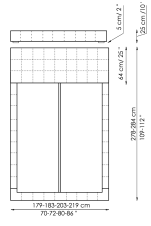

Data sheet

Squaring basso
 Width: 179-183-203-219cm
 Depth: 234-240cm
 Height: 65cm

Squaring alto
 Width: 179-183-203-219cm
 Depth: 234-240cm
 Height: 106cm

Squaring isola
 Width: 179-183-203-219cm
 Depth: 278-284cm
 Height: 25cm

Squaring isola alta variante A
 Width: 179-183-203-219cm
 Depth: 258-264cm
 Height: 45cm

Squaring isola alta variante B
 Width: 179-183-203-219cm
 Depth: 278-284cm
 Height: 45cm

Squaring penisola
 Width: 239-244-264-279cm
 Depth: 278-284cm
 Height: 45cm

Squaring penisola variante A
 Width: 219-224-244-259cm
 Depth: 258-264cm
 Height: 45cm

Squaring penisola variante B
 Width: 219-224-244-259cm
 Depth: 278-284cm
 Height: 45cm

Squaring penisola variante C
 Width: 239-244-264-279cm
 Depth: 258-264cm
 Height: 45cm