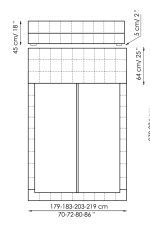

Data sheet

Squaring basso
 Width: 179-183-203-219cm
 Depth: 234-240cm
 Height: 65cm

Squaring alto
 Width: 179-183-203-219cm
 Depth: 234-240cm
 Height: 106cm

Squaring isola
 Width: 179-183-203-219cm
 Depth: 278-284cm
 Height: 25cm

Squaring isola alta variante A
 Width: 179-183-203-219cm
 Depth: 258-264cm
 Height: 45cm

Squaring isola alta variante B
 Width: 179-183-203-219cm
 Depth: 278-284cm
 Height: 45cm

Squaring penisola
 Width: 239-244-264-279cm
 Depth: 278-284cm
 Height: 45cm

Squaring penisola variante A
 Width: 219-224-244-259cm
 Depth: 258-264cm
 Height: 45cm

Squaring penisola variante B
 Width: 219-224-244-259cm
 Depth: 278-284cm
 Height: 45cm

Squaring penisola variante C
 Width: 239-244-264-279cm
 Depth: 258-264cm
 Height: 45cm