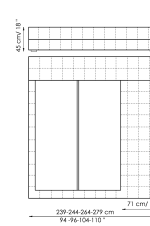

Data sheet

Squaring basso
 Width: 179-183-203-219cm
 Depth: 234-240cm
 Height: 65cm

Squaring alto
 Width: 179-183-203-219cm
 Depth: 234-240cm
 Height: 106cm

Squaring isola
 Width: 179-183-203-219cm
 Depth: 278-284cm
 Height: 25cm

Squaring isola alta variante A
 Width: 179-183-203-219cm
 Depth: 258-264cm
 Height: 45cm

Squaring isola alta variante B
 Width: 179-183-203-219cm
 Depth: 278-284cm
 Height: 45cm

Squaring penisola
 Width: 239-244-264-279cm
 Depth: 278-284cm
 Height: 45cm

Squaring penisola variante A
 Width: 219-224-244-259cm
 Depth: 258-264cm
 Height: 45cm

Squaring penisola variante B
 Width: 219-224-244-259cm
 Depth: 278-284cm
 Height: 45cm

Squaring penisola variante C
 Width: 239-244-264-279cm
 Depth: 258-264cm
 Height: 45cm