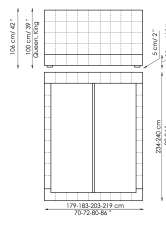

Data sheet

Squaring basso
 Width: 179-183-203-219cm
 Depth: 234-240cm
 Height: 65cm

Squaring alto
 Width: 179-183-203-219cm
 Depth: 234-240cm
 Height: 106cm

Squaring isola
 Width: 179-183-203-219cm
 Depth: 278-284cm
 Height: 25cm

Squaring isola alta variante A
 Width: 179-183-203-219cm
 Depth: 258-264cm
 Height: 45cm

Squaring isola alta variante B
 Width: 179-183-203-219cm
 Depth: 278-284cm
 Height: 45cm

Squaring penisola
 Width: 239-244-264-279cm
 Depth: 278-284cm
 Height: 45cm

Squaring penisola variante A
 Width: 219-224-244-259cm
 Depth: 258-264cm
 Height: 45cm

Squaring penisola variante B
 Width: 219-224-244-259cm
 Depth: 278-284cm
 Height: 45cm

Squaring penisola variante C
 Width: 239-244-264-279cm
 Depth: 258-264cm
 Height: 45cm