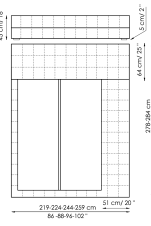

Data sheet

Squaring basso
 Width: 179-183-203-219cm
 Depth: 234-240cm
 Height: 65cm

Squaring alto
 Width: 179-183-203-219cm
 Depth: 234-240cm
 Height: 106cm

Squaring isola
 Width: 179-183-203-219cm
 Depth: 278-284cm
 Height: 25cm

Squaring isola alta variante A
 Width: 179-183-203-219cm
 Depth: 258-264cm
 Height: 45cm

Squaring isola alta variante B
 Width: 179-183-203-219cm
 Depth: 278-284cm
 Height: 45cm

Squaring penisola
 Width: 239-244-264-279cm
 Depth: 278-284cm
 Height: 45cm

Squaring penisola variante A
 Width: 219-224-244-259cm
 Depth: 258-264cm
 Height: 45cm

Squaring penisola variante B
 Width: 219-224-244-259cm
 Depth: 278-284cm
 Height: 45cm

Squaring penisola variante C
 Width: 239-244-264-279cm
 Depth: 258-264cm
 Height: 45cm