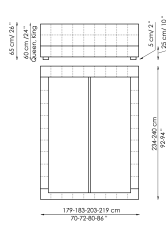

Data sheet

Squaring basso
 Width: 179-183-203-219cm
 Depth: 234-240cm
 Height: 65cm

Squaring alto
 Width: 179-183-203-219cm
 Depth: 234-240cm
 Height: 106cm

Squaring isola
 Width: 179-183-203-219cm
 Depth: 278-284cm
 Height: 25cm

Squaring isola alta variante A
 Width: 179-183-203-219cm
 Depth: 258-264cm
 Height: 45cm

Squaring isola alta variante B
 Width: 179-183-203-219cm
 Depth: 278-284cm
 Height: 45cm

Squaring penisola
 Width: 239-244-264-279cm
 Depth: 278-284cm
 Height: 45cm

Squaring penisola variante A
 Width: 219-224-244-259cm
 Depth: 258-264cm
 Height: 45cm

Squaring penisola variante B
 Width: 219-224-244-259cm
 Depth: 278-284cm
 Height: 45cm

Squaring penisola variante C
 Width: 239-244-264-279cm
 Depth: 258-264cm
 Height: 45cm