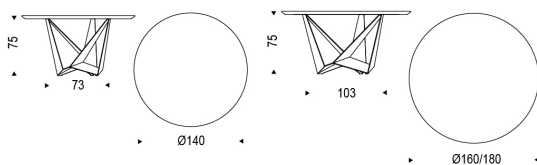

## DIMENSIONS

ø130x75h  
 ø140x75h  
 ø160x75h  
 ø180x75h

## DESCRIPTION

le informazioni qui riportate sono basate sugli ultimi dati pubblicati a listino. L'azienda si riserva il diritto di apportare modifiche ai modelli senza preavviso.

Table with transparent varnished metal base, white, black or graphite embossed lacquered steel. Top in Canaletto walnut or burned oak, in clear or extra clear glass with bevelled 15mm edges. Optional central swivelling tray in white, black or graphite painted extra clear frosted glass. The finish of the base OP0 identifies a transparent coating on ferrous raw material. The presence of more or less obvious stains, colour variations, scratches and irregular edges is feature of the special material processing and should not be considered a defect.