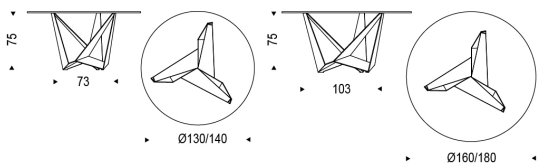

## DIMENSIONS

ø130x75h  
 ø140x75h  
 ø160x75h  
 ø180x75h

## DESCRIPTION

le informazioni qui riportate sono basate sugli ultimi dati pubblicati a listino. L'azienda si riserva il diritto di apportare modifiche ai modelli senza preavviso.

Table with transparent varnished metal base, white, black or graphite embossed lacquered steel. Top in Canaletto walnut or burned oak, in clear or extra clear glass with bevelled 15mm edges. Optional central swivelling tray in white, black or graphite painted extra clear frosted glass. The finish of the base OP0 identifies a transparent coating on ferrous raw material. The presence of more or less obvious stains, colour variations, scratches and irregular edges is feature of the special material processing and should not be considered a defect.