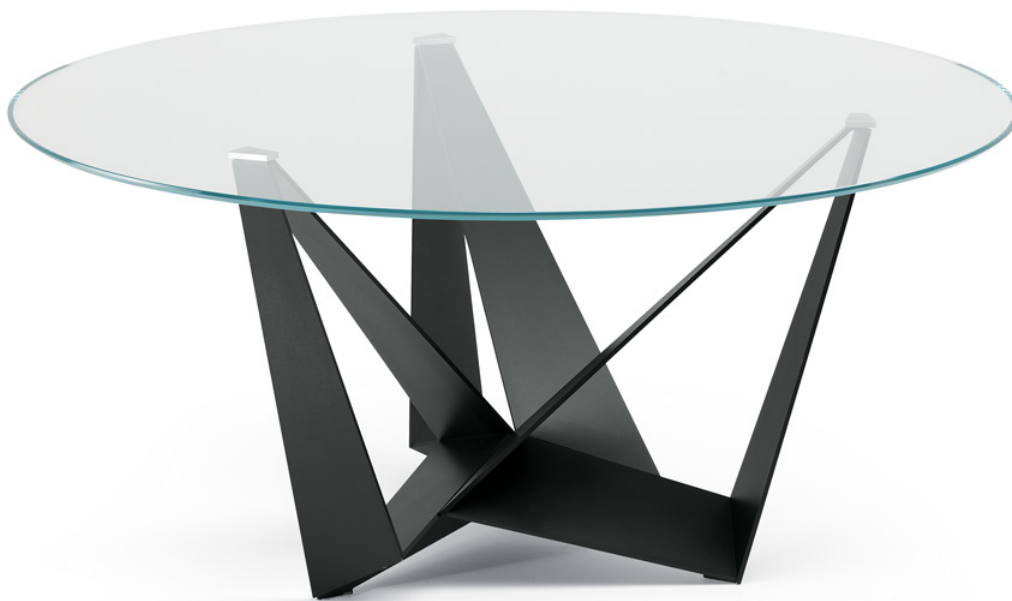

# SKORPIO ROUND

Design: Andrea Lucatello

## DIMENSIONS

ø130x75h  
 ø140x75h  
 ø160x75h  
 ø180x75h

## DESCRIPTION

le informazioni qui riportate sono basate sugli ultimi dati pubblicati a listino. L'azienda si riserva il diritto di apportare modifiche ai modelli senza preavviso.

Table with transparent varnished metal base, white, black or graphite embossed lacquered steel. Top in Canaletto walnut or burned oak, in clear or extra clear glass with bevelled 15mm edges. Optional central swivelling tray in white, black or graphite painted extra clear frosted glass. The finish of the base OP0 identifies a transparent coating on ferrous raw material. The presence of more or less obvious stains, colour variations, scratches and irregular edges is feature of the special material processing and should not be considered a defect.

---

**wood**

NC walnut canaletto

RB burned oak

**glass**

bevelled extra clear

clear