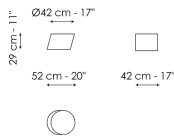

Data sheet

Pisa Ø60 - version with top
 Width: 60cm
 Depth: 60cm
 Height: 46cm

Pisa Ø95 - version with top
 Width: 95cm
 Depth: 95cm
 Height: 30cm

Pisa Ø115 - version with top
 Width: 115cm
 Depth: 115cm
 Height: 30cm

Pisa high - monolith version
 Width: 30cm
 Depth: 43cm
 Height: 45cm

Pisa medium - monolith version
 Width: 60cm
 Depth: 72cm
 Height: 72cm

Pisa low - monolith version
 Width: 42cm
 Depth: 52cm
 Height: 29cm