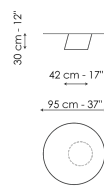

Data sheet

Pisa Ø60 - version with top
 Width: 60cm
 Depth: 60cm
 Height: 46cm

Pisa Ø95 - version with top
 Width: 95cm
 Depth: 95cm
 Height: 30cm

Pisa Ø115 - version with top
 Width: 115cm
 Depth: 115cm
 Height: 30cm

Pisa high - monolith version
 Width: 30cm
 Depth: 43cm
 Height: 45cm

Pisa medium - monolith version
 Width: 60cm
 Depth: 72cm
 Height: 72cm

Pisa low - monolith version
 Width: 42cm
 Depth: 52cm
 Height: 29cm