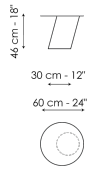

Data sheet

Pisa Ø60 - version with top
 Width: 60cm
 Depth: 60cm
 Height: 46cm

Pisa Ø95 - version with top
 Width: 95cm
 Depth: 95cm
 Height: 30cm

Pisa Ø115 - version with top
 Width: 115cm
 Depth: 115cm
 Height: 30cm

Pisa high - monolith version
 Width: 30cm
 Depth: 43cm
 Height: 45cm

Pisa medium - monolith version
 Width: 60cm
 Depth: 72cm
 Height: 72cm

Pisa low - monolith version
 Width: 42cm
 Depth: 52cm
 Height: 29cm