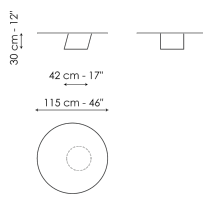

Data sheet

Pisa Ø60 - version with top
 Width: 60cm
 Depth: 60cm
 Height: 46cm

Pisa Ø95 - version with top
 Width: 95cm
 Depth: 95cm
 Height: 30cm

Pisa Ø115 - version with top
 Width: 115cm
 Depth: 115cm
 Height: 30cm

Pisa high - monolith version
 Width: 30cm
 Depth: 43cm
 Height: 45cm

Pisa medium - monolith version
 Width: 60cm
 Depth: 72cm
 Height: 72cm

Pisa low - monolith version
 Width: 42cm
 Depth: 52cm
 Height: 29cm