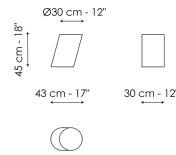

Data sheet

Pisa Ø60 - version with top
 Width: 60cm
 Depth: 60cm
 Height: 46cm

Pisa Ø95 - version with top
 Width: 95cm
 Depth: 95cm
 Height: 30cm

Pisa Ø115 - version with top
 Width: 115cm
 Depth: 115cm
 Height: 30cm

Pisa high - monolith version
 Width: 30cm
 Depth: 43cm
 Height: 45cm

Pisa medium - monolith version
 Width: 60cm
 Depth: 72cm
 Height: 72cm

Pisa low - monolith version
 Width: 42cm
 Depth: 52cm
 Height: 29cm