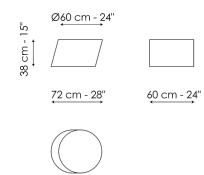

Data sheet

Pisa Ø60 - version with top
 Width: 60cm
 Depth: 60cm
 Height: 46cm

Pisa Ø95 - version with top
 Width: 95cm
 Depth: 95cm
 Height: 30cm

Pisa Ø115 - version with top
 Width: 115cm
 Depth: 115cm
 Height: 30cm

Pisa high - monolith version
 Width: 30cm
 Depth: 43cm
 Height: 45cm

Pisa medium - monolith version
 Width: 60cm
 Depth: 72cm
 Height: 72cm

Pisa low - monolith version
 Width: 42cm
 Depth: 52cm
 Height: 29cm