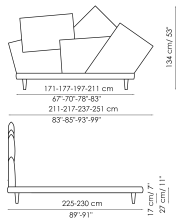

# Data sheet

Picabia

Width: 211-217-237-251cm

Depth: 225-230cm

Height: 134cm