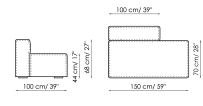

Height: 68cm

Central section 100

Width: 100cm

Depth: 100cm

Height: 68cm

Central section 70

Width: 70cm

Depth: 125cm

Height: 68cm

Central section 70 movable
Width: 70cm
Depth: 100-125cm
Height: 68cm

Backrest-corner depth 125
Width: 32cm
Depth: 125cm
Height: 68cm

Backrest-corner depth 100
Width: 32cm
Depth: 100cm
Height: 68cm

Chaise longue 150x70
Width: 70cm
Depth: 150cm
Height: 68cm

Penisola with backrest
100x150
Width: 100cm
Depth: 150cm
Height: 68cm

Penisola 100x150
Width: 100cm
Depth: 150cm
Height: 44cm

Penisola 100x100
Width: 100cm
Depth: 100cm
Height: 44cm

Penisola 100x75
Width: 100cm
Depth: 75cm
Height: 44cm

High armrest 68x25
Width: 25cm
Depth: 100cm
Height: 68cm

High armrest 68x35
Width: 35cm
Depth: 100cm
Height: 68cm

Low armrest 50x25
Width: 25cm
Depth: 100cm
Height: 50cm