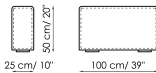

Height: 68cm

Central section 100

Width: 100cm

Depth: 100cm

Height: 68cm

Central section 70

Width: 70cm

Depth: 125cm

Height: 68cm

Central section 70 movable
Width: 70cm
Depth: 100-125cm
Height: 68cm

Backrest-corner depth 125
Width: 32cm
Depth: 125cm
Height: 68cm

Backrest-corner depth 100
Width: 32cm
Depth: 100cm
Height: 68cm

Chaise longue 150x70
Width: 70cm
Depth: 150cm
Height: 68cm

Penisola with backrest
100x150
Width: 100cm
Depth: 150cm
Height: 68cm

Penisola 100x150
Width: 100cm
Depth: 150cm
Height: 44cm

Penisola 100x100
Width: 100cm
Depth: 100cm
Height: 44cm

Penisola 100x75
Width: 100cm
Depth: 75cm
Height: 44cm

High armrest 68x25
Width: 25cm
Depth: 100cm
Height: 68cm

High armrest 68x35
Width: 35cm
Depth: 100cm
Height: 68cm

Low armrest 50x25
Width: 25cm
Depth: 100cm
Height: 50cm