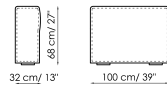

Height: 68cm

Central section 120

Width: 120cm

Depth: 125cm

Height: 68cm

Central section 120

Width: 120cm

Depth: 100cm

Height: 68cm

Central section 100

Width: 100cm

Depth: 100cm

Height: 68cm

Central section 70

Width: 70cm

Depth: 125cm

Height: 68cm

Central section 70 movable

Width: 70cm

Depth: 125-150cm

Height: 68cm

Central section 70

Width: 70cm

Depth: 100cm

Height: 68cm

Central section 70 movable
Width: 70cm
Depth: 100-125cm
Height: 68cm

Backrest-corner depth 125
Width: 32cm
Depth: 125cm
Height: 68cm

Backrest-corner depth 100
Width: 32cm
Depth: 100cm
Height: 68cm