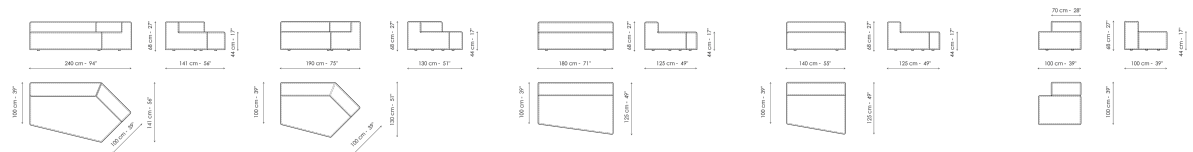

Penisola 100x75
Width: 100cm
Depth: 75cm
Height: 44cm

High armrest 68x25
Width: 25cm
Depth: 100cm
Height: 68cm

High armrest 68x35
Width: 35cm
Depth: 100cm
Height: 68cm

Low armrest 50x25
Width: 25cm
Depth: 100cm
Height: 50cm

Low armrest 50x35
Width: 35cm
Depth: 100cm
Height: 50cm

Pouf 100x150
Width: 100cm
Depth: 150cm
Height: 44cm

Pouf 100x100
Width: 100cm
Depth: 100cm
Height: 44cm

Pouf 100x75
Width: 100cm
Depth: 75cm
Height: 44cm

Pouf 93x75
Width: 93cm
Depth: 75cm
Height: 44cm

Feather cushion with edge
Width: 50cm
Depth: -cm
Height: 50cm

Combination
Width: 380cm
Depth: 175cm
Height: 68cm

Combination
Width: 390cm
Depth: 225cm
Height: 68cm

Combination
Width: 342cm
Depth: 250cm
Height: 68cm

Semi-corner 240

Width: 240cm

Depth: 141cm

Height: 68cm

Semi-corner 190

Width: 190cm

Depth: 130cm