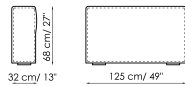

Height: 68cm

Central section 120

Width: 120cm

Depth: 125cm

Height: 68cm

Central section 120

Width: 120cm

Depth: 100cm

Height: 68cm

Central section 100

Width: 100cm

Depth: 100cm

Height: 68cm

Central section 70

Width: 70cm

Depth: 125cm

Height: 68cm

Central section 70 movable

Width: 70cm

Depth: 125-150cm

Height: 68cm

Central section 70

Width: 70cm

Depth: 100cm

Height: 68cm

Central section 70 movable
Width: 70cm
Depth: 100-125cm
Height: 68cm

Backrest-corner depth 125
Width: 32cm
Depth: 125cm
Height: 68cm

Backrest-corner depth 100
Width: 32cm
Depth: 100cm
Height: 68cm