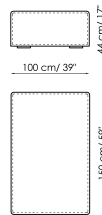

Height: 68cm

Central section 70 movable
Width: 70cm
Depth: 100-125cm
Height: 68cm

Backrest-corner depth 125
Width: 32cm
Depth: 125cm
Height: 68cm

Backrest-corner depth 100
Width: 32cm
Depth: 100cm
Height: 68cm

Chaise longue 150x70
Width: 70cm
Depth: 150cm
Height: 68cm

Penisola with backrest
100x150
Width: 100cm
Depth: 150cm
Height: 68cm

Penisola 100x150
Width: 100cm
Depth: 150cm
Height: 44cm

Penisola 100x100
Width: 100cm
Depth: 100cm
Height: 44cm

Penisola 100x75
Width: 100cm
Depth: 75cm
Height: 44cm

High armrest 68x25
Width: 25cm
Depth: 100cm
Height: 68cm

High armrest 68x35
Width: 35cm
Depth: 100cm
Height: 68cm

Low armrest 50x25
Width: 25cm
Depth: 100cm
Height: 50cm

Low armrest 50x35
Width: 35cm
Depth: 100cm
Height: 50cm

Pouf 100x150
Width: 100cm
Depth: 150cm
Height: 44cm

Pouf 100x100
Width: 100cm
Depth: 100cm
Height: 44cm

Pouf 100x75
Width: 100cm
Depth: 75cm
Height: 44cm