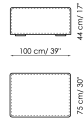

Height: 68cm

Central section 100

Width: 100cm

Depth: 100cm

Height: 68cm

Central section 70

Width: 70cm

Depth: 125cm

Height: 68cm

Central section 70 movable
Width: 70cm
Depth: 100-125cm
Height: 68cm

Backrest-corner depth 125
Width: 32cm
Depth: 125cm
Height: 68cm

Backrest-corner depth 100
Width: 32cm
Depth: 100cm
Height: 68cm

Chaise longue 150x70
Width: 70cm
Depth: 150cm
Height: 68cm

Penisola with backrest
100x150
Width: 100cm
Depth: 150cm
Height: 68cm

Penisola 100x150
Width: 100cm
Depth: 150cm
Height: 44cm

Penisola 100x100
Width: 100cm
Depth: 100cm
Height: 44cm

Penisola 100x75
Width: 100cm
Depth: 75cm
Height: 44cm

High armrest 68x25
Width: 25cm
Depth: 100cm
Height: 68cm

High armrest 68x35
Width: 35cm
Depth: 100cm
Height: 68cm

Low armrest 50x25
Width: 25cm
Depth: 100cm
Height: 50cm