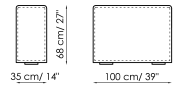

Height: 68cm

Central section 100

Width: 100cm

Depth: 100cm

Height: 68cm

Central section 70

Width: 70cm

Depth: 125cm

Height: 68cm

Central section 70 movable
Width: 70cm
Depth: 100-125cm
Height: 68cm

Backrest-corner depth 125
Width: 32cm
Depth: 125cm
Height: 68cm

Backrest-corner depth 100
Width: 32cm
Depth: 100cm
Height: 68cm

Chaise longue 150x70
Width: 70cm
Depth: 150cm
Height: 68cm

Penisola with backrest
100x150
Width: 100cm
Depth: 150cm
Height: 68cm

Penisola 100x150
Width: 100cm
Depth: 150cm
Height: 44cm

Penisola 100x100
Width: 100cm
Depth: 100cm
Height: 44cm

Penisola 100x75
Width: 100cm
Depth: 75cm
Height: 44cm

High armrest 68x25
Width: 25cm
Depth: 100cm
Height: 68cm

High armrest 68x35
Width: 35cm
Depth: 100cm
Height: 68cm

Low armrest 50x25
Width: 25cm
Depth: 100cm
Height: 50cm