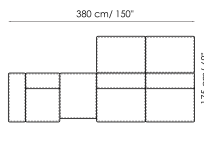

Chaise longue 150x70
Width: 70cm
Depth: 150cm
Height: 68cm

Penisola with backrest
100x150
Width: 100cm
Depth: 150cm
Height: 68cm

Penisola 100x150
Width: 100cm
Depth: 150cm
Height: 44cm

Penisola 100x100
Width: 100cm
Depth: 100cm
Height: 44cm

Penisola 100x75
Width: 100cm
Depth: 75cm
Height: 44cm

High armrest 68x25
Width: 25cm
Depth: 100cm
Height: 68cm

High armrest 68x35
Width: 35cm
Depth: 100cm
Height: 68cm

Low armrest 50x25
Width: 25cm
Depth: 100cm
Height: 50cm

Low armrest 50x35
Width: 35cm
Depth: 100cm
Height: 50cm

Pouf 100x150
Width: 100cm
Depth: 150cm
Height: 44cm

Pouf 100x100
Width: 100cm
Depth: 100cm
Height: 44cm

Pouf 100x75
Width: 100cm
Depth: 75cm
Height: 44cm

Pouf 93x75
Width: 93cm
Depth: 75cm
Height: 44cm

Feather cushion with edge
Width: 50cm
Depth: -cm
Height: 50cm

Combination
Width: 380cm
Depth: 175cm
Height: 68cm

Combination
Width: 390cm
Depth: 225cm
Height: 68cm