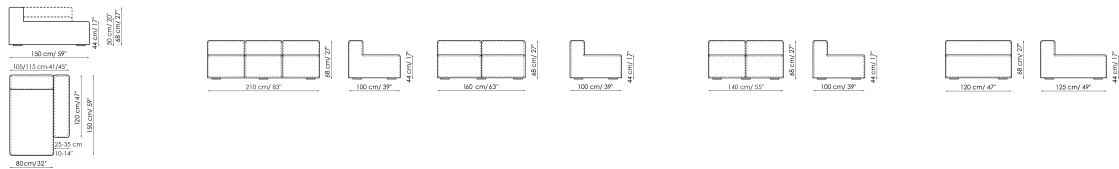

Height: 68cm

Corner sofa 242

Width: 242cm

Depth: 100cm

Height: 68cm

Corner sofa 192

Width: 192cm

Depth: 100cm

Height: 68cm

Corner sofa 172

Width: 172cm

Depth: 100cm

Height: 68cm

Chaise longue 125-135x170

Width: 125-135cm

Depth: 170cm

Height: 68cm

Chaise longue 105-115x150

Width: 105-115cm

Depth: 150cm

Height: 68cm

Central section 210

Width: 210cm

Depth: 100cm

Height: 68cm

Central section 160

Width: 160cm

Depth: 100cm

Height: 68cm

Central section 140

Width: 140cm

Depth: 100cm