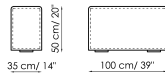

Height: 68cm

Central section 70 movable
Width: 70cm
Depth: 100-125cm
Height: 68cm

Backrest-corner depth 125
Width: 32cm
Depth: 125cm
Height: 68cm

Backrest-corner depth 100
Width: 32cm
Depth: 100cm
Height: 68cm

Chaise longue 150x70
Width: 70cm
Depth: 150cm
Height: 68cm

Penisola with backrest
100x150
Width: 100cm
Depth: 150cm
Height: 68cm

Penisola 100x150
Width: 100cm
Depth: 150cm
Height: 44cm

Penisola 100x100
Width: 100cm
Depth: 100cm
Height: 44cm

Penisola 100x75
Width: 100cm
Depth: 75cm
Height: 44cm

High armrest 68x25
Width: 25cm
Depth: 100cm
Height: 68cm

High armrest 68x35
Width: 35cm
Depth: 100cm
Height: 68cm

Low armrest 50x25
Width: 25cm
Depth: 100cm
Height: 50cm

Low armrest 50x35
Width: 35cm
Depth: 100cm
Height: 50cm

Pouf 100x150
Width: 100cm
Depth: 150cm
Height: 44cm

Pouf 100x100
Width: 100cm
Depth: 100cm
Height: 44cm

Pouf 100x75
Width: 100cm
Depth: 75cm
Height: 44cm