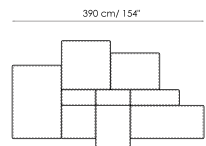

Chaise longue 150x70
Width: 70cm
Depth: 150cm
Height: 68cm

Penisola with backrest
100x150
Width: 100cm
Depth: 150cm
Height: 68cm

Penisola 100x150
Width: 100cm
Depth: 150cm
Height: 44cm

Penisola 100x100
Width: 100cm
Depth: 100cm
Height: 44cm

Penisola 100x75
Width: 100cm
Depth: 75cm
Height: 44cm

High armrest 68x25
Width: 25cm
Depth: 100cm
Height: 68cm

High armrest 68x35
Width: 35cm
Depth: 100cm
Height: 68cm

Low armrest 50x25
Width: 25cm
Depth: 100cm
Height: 50cm

Low armrest 50x35
Width: 35cm
Depth: 100cm
Height: 50cm

Pouf 100x150
Width: 100cm
Depth: 150cm
Height: 44cm

Pouf 100x100
Width: 100cm
Depth: 100cm
Height: 44cm

Pouf 100x75
Width: 100cm
Depth: 75cm
Height: 44cm

Pouf 93x75
Width: 93cm
Depth: 75cm
Height: 44cm

Feather cushion with edge
Width: 50cm
Depth: -cm
Height: 50cm

Combination
Width: 380cm
Depth: 175cm
Height: 68cm

Combination
Width: 390cm
Depth: 225cm
Height: 68cm