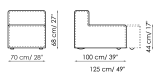

Height: 68cm

Central section 100

Width: 100cm

Depth: 100cm

Height: 68cm

Central section 70

Width: 70cm

Depth: 125cm

Height: 68cm

Central section 70 movable

Width: 70cm

Depth: 125-150cm

Height: 68cm

Central section 70

Width: 70cm

Depth: 100cm

Height: 68cm

Central section 70 movable
Width: 70cm
Depth: 100-125cm
Height: 68cm

Backrest-corner depth 125
Width: 32cm
Depth: 125cm
Height: 68cm

Backrest-corner depth 100
Width: 32cm
Depth: 100cm
Height: 68cm

Chaise longue 150x70
Width: 70cm
Depth: 150cm
Height: 68cm

Penisola with backrest
100x150
Width: 100cm
Depth: 150cm
Height: 68cm

Penisola 100x150
Width: 100cm
Depth: 150cm
Height: 44cm

Penisola 100x100
Width: 100cm
Depth: 100cm
Height: 44cm