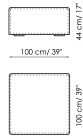

Height: 68cm

Central section 100

Width: 100cm

Depth: 100cm

Height: 68cm

Central section 70

Width: 70cm

Depth: 125cm

Height: 68cm

Central section 70 movable

Width: 70cm

Depth: 125-150cm

Height: 68cm

Central section 70

Width: 70cm

Depth: 100cm

Height: 68cm

Central section 70 movable
Width: 70cm
Depth: 100-125cm
Height: 68cm

Backrest-corner depth 125
Width: 32cm
Depth: 125cm
Height: 68cm

Backrest-corner depth 100
Width: 32cm
Depth: 100cm
Height: 68cm

Chaise longue 150x70
Width: 70cm
Depth: 150cm
Height: 68cm

Penisola with backrest
100x150
Width: 100cm
Depth: 150cm
Height: 68cm

Penisola 100x150
Width: 100cm
Depth: 150cm
Height: 44cm

Penisola 100x100
Width: 100cm
Depth: 100cm
Height: 44cm