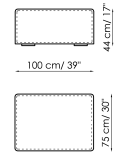

Height: 68cm

Central section 100

Width: 100cm

Depth: 100cm

Height: 68cm

Central section 70

Width: 70cm

Depth: 125cm

Chaise longue 150x70
Width: 70cm
Depth: 150cm
Height: 68cm

Penisola with backrest
100x150
Width: 100cm
Depth: 150cm
Height: 68cm

Penisola 100x150
Width: 100cm
Depth: 150cm
Height: 44cm

Penisola 100x100
Width: 100cm
Depth: 100cm
Height: 44cm

Penisola 100x75
Width: 100cm
Depth: 75cm
Height: 44cm

High armrest 68x25
Width: 25cm
Depth: 100cm
Height: 68cm

High armrest 68x35
Width: 35cm
Depth: 100cm
Height: 68cm

Low armrest 50x25
Width: 25cm
Depth: 100cm
Height: 50cm

Low armrest 50x35
Width: 35cm
Depth: 100cm
Height: 50cm

Pouf 100x150
Width: 100cm
Depth: 150cm
Height: 44cm

Pouf 100x100
Width: 100cm
Depth: 100cm
Height: 44cm

Pouf 100x75
Width: 100cm
Depth: 75cm
Height: 44cm