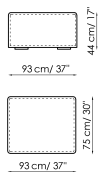

Chaise longue 150x70
Width: 70cm
Depth: 150cm
Height: 68cm

Penisola with backrest
100x150
Width: 100cm
Depth: 150cm
Height: 68cm

Penisola 100x150
Width: 100cm
Depth: 150cm
Height: 44cm

Penisola 100x100
Width: 100cm
Depth: 100cm
Height: 44cm

Penisola 100x75
Width: 100cm
Depth: 75cm
Height: 44cm

High armrest 68x25
Width: 25cm
Depth: 100cm
Height: 68cm

High armrest 68x35
Width: 35cm
Depth: 100cm
Height: 68cm

Low armrest 50x25
Width: 25cm
Depth: 100cm
Height: 50cm

Low armrest 50x35
Width: 35cm
Depth: 100cm
Height: 50cm

Pouf 100x150
Width: 100cm
Depth: 150cm
Height: 44cm

Pouf 100x100
Width: 100cm
Depth: 100cm
Height: 44cm

Pouf 100x75
Width: 100cm
Depth: 75cm
Height: 44cm

Pouf 93x75
Width: 93cm
Depth: 75cm
Height: 44cm

Feather cushion with edge
Width: 50cm
Depth: -cm
Height: 50cm

Combination
Width: 380cm
Depth: 175cm
Height: 68cm

Combination
Width: 390cm
Depth: 225cm
Height: 68cm