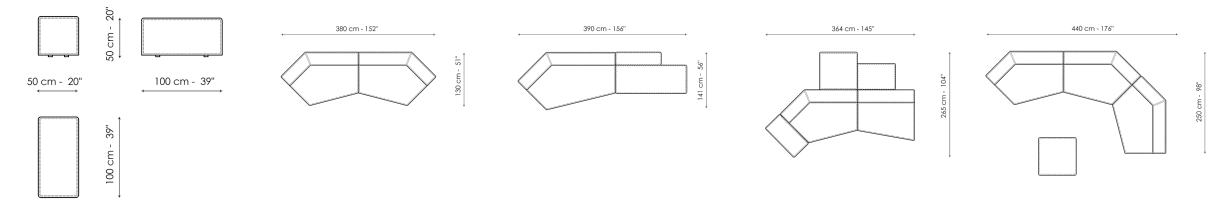

Combination
Width: 342cm
Depth: 250cm
Height: 68cm

Semi-corner 240

Width: 240cm

Depth: 141cm

Height: 68cm

Semi-corner 190

Width: 190cm

Depth: 130cm

Height: 68cm

Trapezium 180

Width: 180cm

Depth: 125cm

Height: 68cm

Trapezium 140

Width: 140cm

Depth: 125cm

Height: 68cm

Penisola

Width: 100cm

Depth: 100cm

Height: 68cm

Large armrest

Width: 50cm

Depth: 100cm

Height: 50cm

Combination

Width: 380cm

Depth: 130cm

Height: 68cm

Combination

Width: 390cm

Depth: 141cm