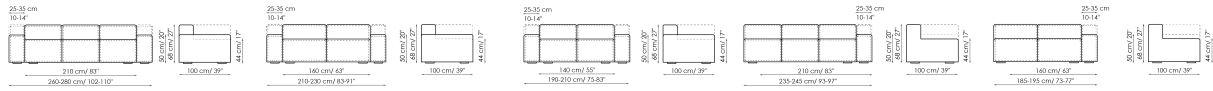

Data sheet

Sofa 260-280

Width: 260-280cm

Depth: 100cm

Height: 68cm

Sofa 210-230

Width: 210-230cm

Depth: 100cm

Height: 68cm

Sofa 190-210

Width: 190-210cm

Depth: 100cm

Height: 68cm

End section sofa 235-245

Width: 235-245cm

Depth: 100cm

Height: 68cm

Central section 160

Width: 160cm

Depth: 100cm

Height: 68cm

Central section 140

Width: 140cm

Depth: 100cm

Height: 68cm

Central section 70 movable
Width: 70cm
Depth: 100-125cm
Height: 68cm

Backrest-corner depth 125
Width: 32cm
Depth: 125cm
Height: 68cm

Backrest-corner depth 100
Width: 32cm
Depth: 100cm
Height: 68cm