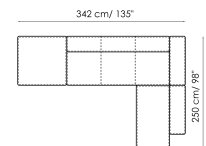

Penisola 100x75
Width: 100cm
Depth: 75cm
Height: 44cm

High armrest 68x25
Width: 25cm
Depth: 100cm
Height: 68cm

High armrest 68x35
Width: 35cm
Depth: 100cm
Height: 68cm

Low armrest 50x25
Width: 25cm
Depth: 100cm
Height: 50cm

Low armrest 50x35
Width: 35cm
Depth: 100cm
Height: 50cm

Pouf 100x150
Width: 100cm
Depth: 150cm
Height: 44cm

Pouf 100x100
Width: 100cm
Depth: 100cm
Height: 44cm

Pouf 100x75
Width: 100cm
Depth: 75cm
Height: 44cm

Pouf 93x75
Width: 93cm
Depth: 75cm
Height: 44cm

Feather cushion with edge
Width: 50cm
Depth: -cm
Height: 50cm

Combination
Width: 380cm
Depth: 175cm
Height: 68cm

Combination
Width: 390cm
Depth: 225cm
Height: 68cm

Combination
Width: 342cm
Depth: 250cm
Height: 68cm

Semi-corner 240

Width: 240cm

Depth: 141cm

Height: 68cm

Semi-corner 190

Width: 190cm

Depth: 130cm