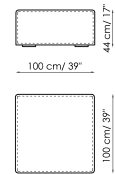

Height: 68cm

Central section 70 movable
Width: 70cm
Depth: 100-125cm
Height: 68cm

Backrest-corner depth 125
Width: 32cm
Depth: 125cm
Height: 68cm

Backrest-corner depth 100
Width: 32cm
Depth: 100cm
Height: 68cm

Chaise longue 150x70
Width: 70cm
Depth: 150cm
Height: 68cm

Penisola with backrest
100x150
Width: 100cm
Depth: 150cm
Height: 68cm

Penisola 100x150
Width: 100cm
Depth: 150cm
Height: 44cm

Penisola 100x100
Width: 100cm
Depth: 100cm
Height: 44cm

Penisola 100x75
Width: 100cm
Depth: 75cm
Height: 44cm

High armrest 68x25
Width: 25cm
Depth: 100cm
Height: 68cm

High armrest 68x35
Width: 35cm
Depth: 100cm
Height: 68cm

Low armrest 50x25
Width: 25cm
Depth: 100cm
Height: 50cm

Low armrest 50x35
Width: 35cm
Depth: 100cm
Height: 50cm

Pouf 100x150
Width: 100cm
Depth: 150cm
Height: 44cm

Pouf 100x100
Width: 100cm
Depth: 100cm
Height: 44cm

Pouf 100x75
Width: 100cm
Depth: 75cm
Height: 44cm