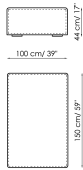

Height: 68cm

Central section 100

Width: 100cm

Depth: 100cm

Height: 68cm

Central section 70

Width: 70cm

Depth: 125cm

Height: 68cm

Central section 70 movable

Width: 70cm

Depth: 125-150cm

Height: 68cm

Central section 70

Width: 70cm

Depth: 100cm

Height: 68cm

Central section 70 movable
Width: 70cm
Depth: 100-125cm
Height: 68cm

Backrest-corner depth 125
Width: 32cm
Depth: 125cm
Height: 68cm

Backrest-corner depth 100
Width: 32cm
Depth: 100cm
Height: 68cm

Chaise longue 150x70
Width: 70cm
Depth: 150cm
Height: 68cm

Penisola with backrest
100x150
Width: 100cm
Depth: 150cm
Height: 68cm

Penisola 100x150
Width: 100cm
Depth: 150cm
Height: 44cm

Penisola 100x100
Width: 100cm
Depth: 100cm
Height: 44cm