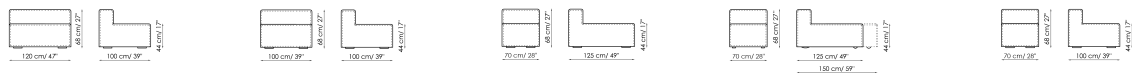

Height: 68cm

Chaise longue 105-115x150

Width: 105-115cm

Depth: 150cm

Height: 68cm

Central section 210

Width: 210cm

Depth: 100cm

Height: 68cm

Central section 160

Width: 160cm

Depth: 100cm

Height: 68cm

Central section 140

Width: 140cm

Depth: 100cm

Height: 68cm

Central section 120

Width: 120cm

Depth: 125cm

Height: 68cm

Central section 120

Width: 120cm

Depth: 100cm

Height: 68cm

Central section 100

Width: 100cm

Depth: 100cm

Height: 68cm

Central section 70

Width: 70cm

Depth: 125cm