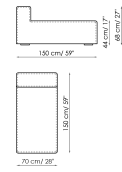

Height: 68cm

Central section 100

Width: 100cm

Depth: 100cm

Height: 68cm

Central section 70

Width: 70cm

Depth: 125cm

Height: 68cm

Central section 70 movable
Width: 70cm
Depth: 100-125cm
Height: 68cm

Backrest-corner depth 125
Width: 32cm
Depth: 125cm
Height: 68cm

Backrest-corner depth 100
Width: 32cm
Depth: 100cm
Height: 68cm

Chaise longue 150x70
Width: 70cm
Depth: 150cm
Height: 68cm

Penisola with backrest
100x150
Width: 100cm
Depth: 150cm
Height: 68cm

Penisola 100x150
Width: 100cm
Depth: 150cm
Height: 44cm

Penisola 100x100
Width: 100cm
Depth: 100cm
Height: 44cm

Penisola 100x75
Width: 100cm
Depth: 75cm
Height: 44cm

High armrest 68x25
Width: 25cm
Depth: 100cm
Height: 68cm

High armrest 68x35
Width: 35cm
Depth: 100cm
Height: 68cm

Low armrest 50x25
Width: 25cm
Depth: 100cm
Height: 50cm