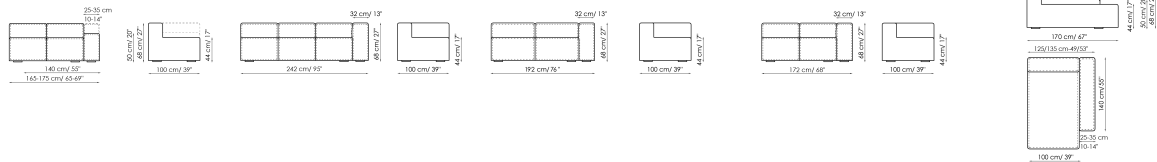

Data sheet

Sofa 260-280

Width: 260-280cm

Depth: 100cm

Height: 68cm

Sofa 210-230

Width: 210-230cm

Depth: 100cm

Height: 68cm

Sofa 190-210

Width: 190-210cm

Depth: 100cm

Height: 68cm

End section sofa 235-245

Width: 235-245cm

Depth: 100cm

Height: 68cm

End section sofa 185-195

Width: 185-195cm

Depth: 100cm

Height: 68cm

End section sofa 165-175

Width: 165-175cm

Depth: 100cm

Height: 68cm

Corner sofa 242

Width: 242cm

Depth: 100cm

Height: 68cm

Corner sofa 192

Width: 192cm

Depth: 100cm