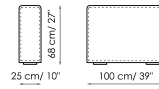

Height: 68cm

Central section 100

Width: 100cm

Depth: 100cm

Height: 68cm

Central section 70

Width: 70cm

Depth: 125cm

Height: 68cm

Central section 70 movable
Width: 70cm
Depth: 100-125cm
Height: 68cm

Backrest-corner depth 125
Width: 32cm
Depth: 125cm
Height: 68cm

Backrest-corner depth 100
Width: 32cm
Depth: 100cm
Height: 68cm

Chaise longue 150x70
Width: 70cm
Depth: 150cm
Height: 68cm

Penisola with backrest
100x150
Width: 100cm
Depth: 150cm
Height: 68cm

Penisola 100x150
Width: 100cm
Depth: 150cm
Height: 44cm

Penisola 100x100
Width: 100cm
Depth: 100cm
Height: 44cm

Penisola 100x75
Width: 100cm
Depth: 75cm
Height: 44cm

High armrest 68x25
Width: 25cm
Depth: 100cm
Height: 68cm

High armrest 68x35
Width: 35cm
Depth: 100cm
Height: 68cm

Low armrest 50x25
Width: 25cm
Depth: 100cm
Height: 50cm