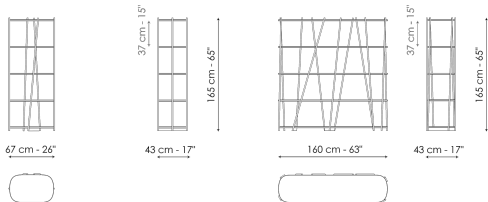

BONALDO

Twigs

Designer: Marconato and Zappa

The design of the Twigs bookcase plays on the alternation between geometric order and natural randomness. Order is indicated by the regular rhythm of the horizontal wooden shelves, while the element of randomness is established by the supporting structure formed by thin metal tubes arranged with an irregular cadence and inclination which calls to mind the image of reeds moved by the wind. Thanks to its eclectic style, this bookcase designed by Marconato & Zappa can be used in the most informal furnishing contexts.

Data sheet

Twigs 67

Width: 67cm

Depth: 43cm

Height: 165cm

Twigs 160

Width: 160cm

Depth: 43cm

Height: 165cm

Shelves

Wood

Lacquered wood
Mat bronze

Lacquered wood
Mat lead

Lacquered wood
Mat bordeaux

Frame

Metal