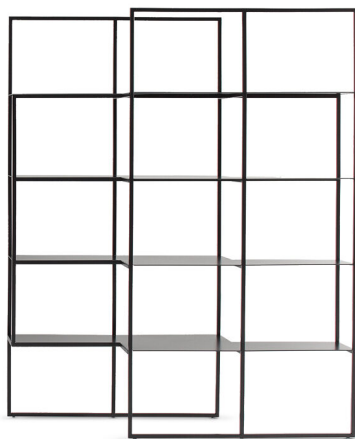

BONALDO

Optic

Designer: Marco Zito

Like in a dance, the Optic's two supporting frames perfectly slide to create a light system of staggered shelves: the shelves are wider in the middle to accommodate large objects, while the side shelves are lighter and cantilevered. The shifted frames give the bookcase a striking 3D effect and permit different

configurations in the space: side by side on the wall, overlapping or in the centre of the room joined with an "L" arrangement as a partition within the room.

Data sheet

Width: 136cm
Depth: 42cm
Height: 170cm

Frame and shelves

Plus Metal

Painted metal
Mat bronze

Painted metal
Mat lead

Painted metal
Mat pearl gold

Metal

Painted metal
Mat white

Painted metal
Mat black

Painted metal
Mat brown

Painted metal
Mat dove grey

Painted metal
Mat anthracite grey

Metal
Supreme anthracite

The samples above represent the complete range of materials and finishes available for this product (regardless of the top shape or size, in the case of tables). Fabrics, eco-leather, leather and emery leather shown in this website are a selection. Colors and finishes are approximate and may slightly differ from actual ones. Please visit Bonaldo dealers to see the complete sample collection and get further details about our products.