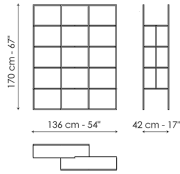

BONALDO

Optic

Designer: Marco Zito

Like in a dance, the Optic's two supporting frames perfectly slide to create a light system of staggered shelves: the shelves are wider in the middle to accommodate large objects, while the side shelves are lighter and cantilevered. The shifted frames give the bookcase a striking 3D effect and permit different

configurations in the space: side by side on the wall, overlapping or in the centre of the room joined with an "L" arrangement as a partition within the room.

Data sheet

Width: 136cm
Depth: 42cm
Height: 170cm