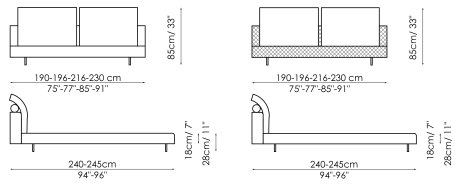

Data sheet

Owen Owen ego
 Width: 190-196-216-230cm Width: 190-196-216-230cm
 Depth: 240-245cm Depth: 240-245cm
 Height: 85cm Height: 85cm

Cover

Fabric - 900

Fabric - Azimut
9B02

Fabric - Azimut
9B08

Fabric - Azimut
9B17