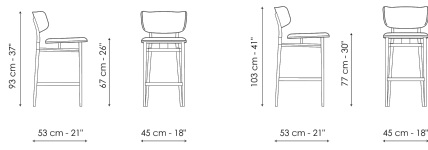

Data sheet

Noor too H 67

Width: 53cm

Depth: 45cm

Height: 93cm

Noor too H 77

Width: 53cm

Depth: 45cm