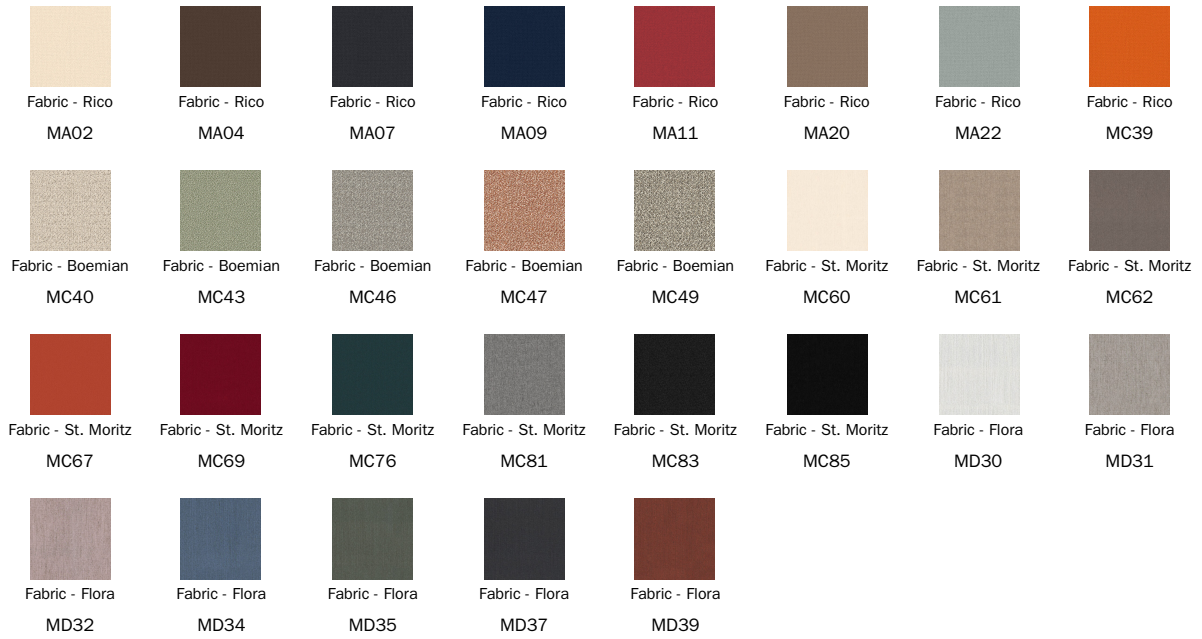

Fabric - Must