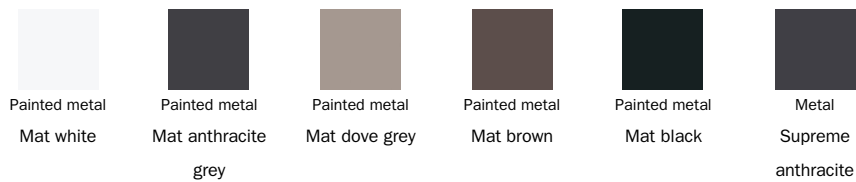

Leather Capri

L27

Leather Capri

L30

Leather Capri

L37

Leather Capri

L51

Leather Capri

L53

Leather Capri

L54

Fabric - Must

Fabric - Special

Legs

Metal

Plus Metal

Painted metal
Mat bronze

Painted metal
Mat lead

Painted metal
Mat pearl gold

Special Metal

Metal finish
Burnished

Metal finish
Mat brass

Metal finish
Mat copper

The samples above represent the complete range of materials and finishes available for this product (regardless of the top shape or size, in the case of tables). Fabrics, eco-leather, leather and emery leather shown in this website are a selection. Colors and finishes are approximate and may slightly differ from actual ones. Please visit Bonaldo dealers to see the complete sample collection and get further details about our products.