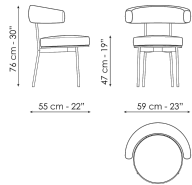

Data sheet

Neuilly
 Width: 55cm
 Depth: 59cm
 Height: 76cm

Cover

Leather

Eco Leather

Fabric - 900

Fabric - Azimut
9B02

Fabric - Azimut
9B08