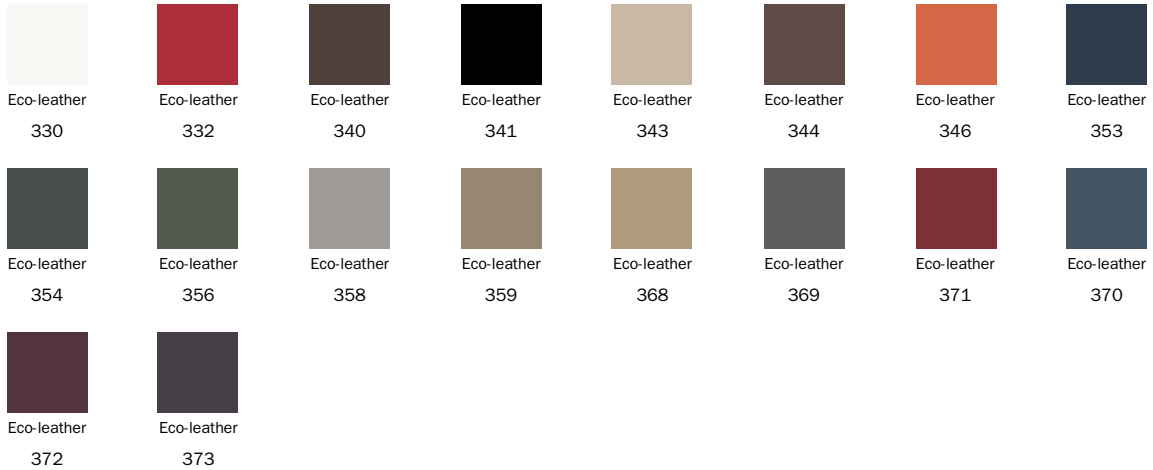

Eco Leather