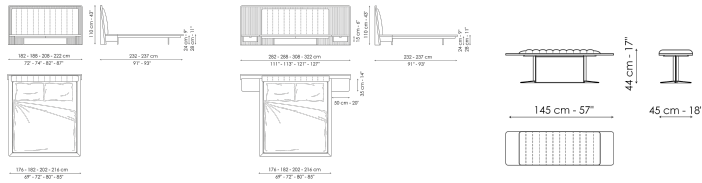

of wood, rests on slender metal feet: elements which give the Nelson bed the impression of being "suspended" as if it is floating in the bedroom. In the Nelson L version, the headboard is larger and the bedside tables are incorporated in the bed creating a balanced and elegant result. The range is completed by the bench with a wood frame and soft fabric cover: an elegant, sophisticated, yet functional element.

Data sheet

Nelson

Width: 176 - 182 - 202 - 216cm

Depth: 232 - 237cm

Height: 110cm

Nelson L

Width: 282 - 288 - 308 - 322cm

Depth: 232 - 237cm

Height: 110cm

Nelson bench

Width: 145cm

Depth: 45cm

Height: 44cm

Cover

Fabric - 900

Fabric - Azimut