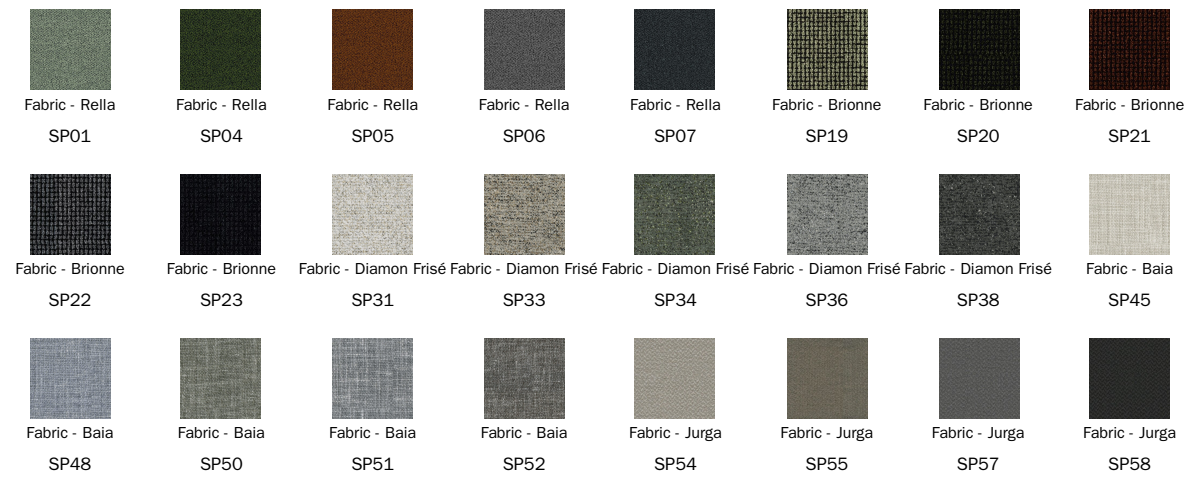

Fabric - Special

Headboard and bed ring / Bench seat

Wood

Headboard's edge

Wood