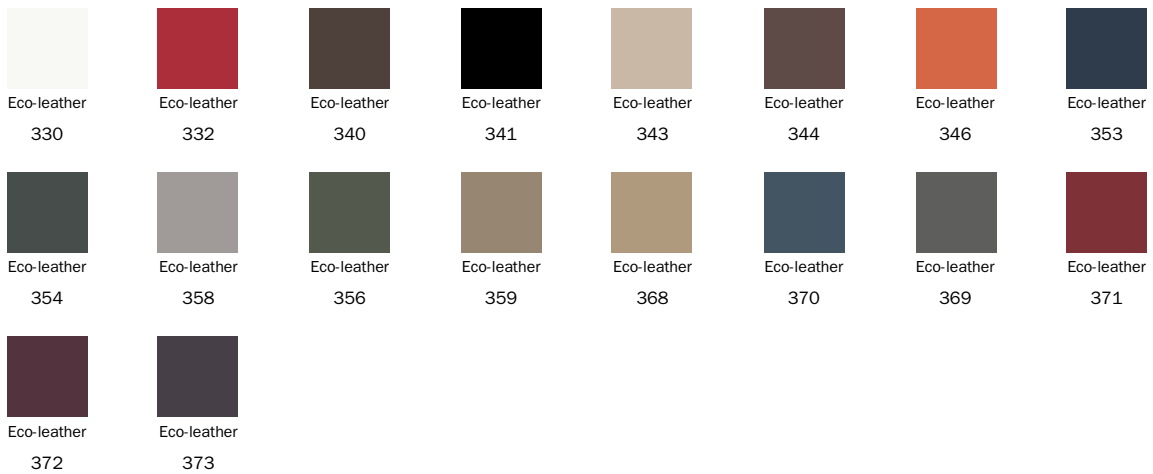

leather. The variety of finishes available for the base and for the covering allows ample freedom of customization for a close dialogue with the surrounding environment.

### Leather

Fabric - 900

Fabric - Azimut  
9B02

Fabric - Azimut  
9B08

Fabric - Azimut  
9B17

Fabric - Azimut  
9B22

Fabric - Azimut  
9B26

Fabric - Azimut  
9B36

## Swivel base - Legs

Metal

Painted metal  
Mat white

Painted metal  
Mat anthracite  
grey

Painted metal  
Mat brown

Painted metal  
Mat black

Painted metal  
Mat dove grey

---

#### Plus Metal

Painted metal  
Mat bronze

Painted metal  
Mat lead

Painted metal  
Mat pearl gold

Painted metal  
Mat platinum

---

The samples above represent the complete range of materials and finishes available for this product (regardless of the top shape or size, in the case of tables). Fabrics, eco-leather, leather and emery leather shown in this website are a selection. Colors and finishes are approximate and may slightly differ from actual ones. Please visit Bonaldo dealers to see the complete sample collection and get further details about our products.