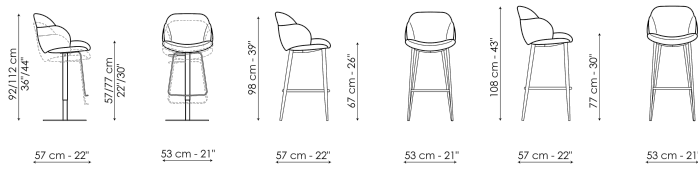

# Data sheet

My way too - swivel base	My way too H 67	My way too H 77
Width: 53cm	Width: 53cm	Width: 53cm
Depth: 57cm	Depth: 57cm	Depth: 57cm
Height: 92/112cm	Height: 98cm	Height: 108cm