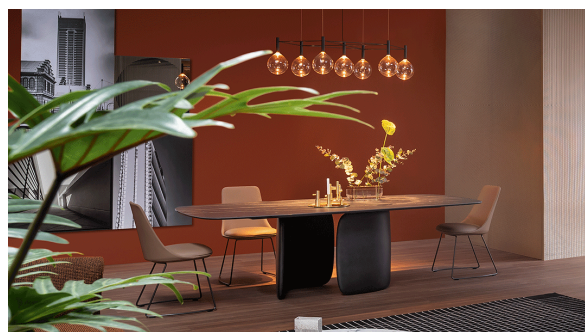

BONALDO

Mellow

Designer: Bartoli Design

Mellow is a fixed table, designed by Bartoli Design, characterised by soft, curvilinear forms, imposing and sculptural, as its name indicates, an English adjective that means "relaxed, at peace". The original central base, plastic and volumetric, is made up of two different moulded elements in high-density polyurethane, which seem to hold each other in a tight embrace. The top is equally sought-after, available in matt white lacquer or

in various wood, glass, ceramic or marble finishes and two shapes (round or rectangular with rounded corners) The Mellow table was created to be the centrepiece of the space, reinterpreting and paying tribute to traditional models from a modern perspective, with large sizes, intended for great occasions.