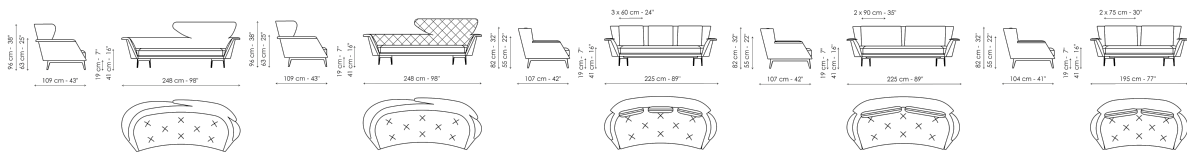

BONALDO

Lovy

Lovy is a fixed sofa with an unusual silhouette: the semi-oval shape encourages conversation and the dual-height backrest creates movement from a visual perspective. Perfect for contract settings, the particular shape of the backrest makes it ideal for use in the middle of the room. In the modular version, Lovy sofa becomes even more customisable thanks to the various elements that allow it to be adapted to different spaces. The body is upholstered in removable fabric, the metal base is available in numerous colours and finishes. The vast success that this model has enjoyed has

Data sheet

Lovy - sofa 248

Width: 248cm

Depth: 109cm

Height: 96cm

Lovy ego - sofa 248

Width: 248cm

Depth: 109cm

Width: 162cm

Depth: 64cm

Height: 36cm

Pouf Ø55

Width: 55cm

Depth: 55cm

Height: 36cm

Pouf 53x53

Width: 53cm

Depth: 53cm

Height: 36cm

Mediana

Width: 192cm

Depth: 126cm

Height: 82cm

End section sofa