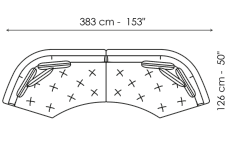

Width: 162cm

Depth: 64cm

Height: 36cm

Pouf Ø55

Width: 55cm

Depth: 55cm

Height: 36cm

Pouf 53x53

Width: 53cm

Depth: 53cm

Height: 36cm

Mediana

Width: 192cm

Depth: 126cm

Height: 82cm

End section sofa

Width: 225cm

Depth: 101cm

Height: 82cm

Combination

Width: 60cm

Depth: -cm

Height: 45cm

Combination

Width: 60cm

Depth: -cm

Height: 30cm

Cover

Fabric - 900

Fabric - Azimut
9B02

Fabric - Azimut
9B08

Fabric - Azimut
9B17