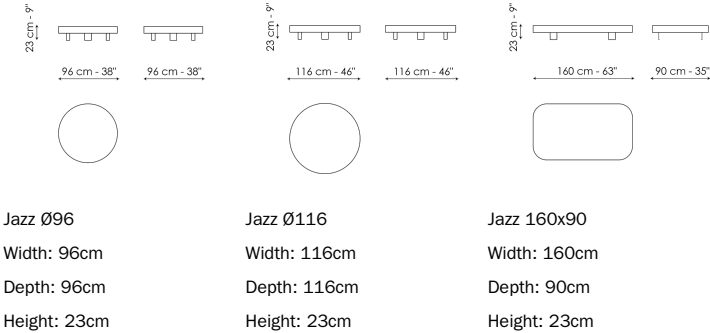

BONALDO

Jazz

The Jazz coffee tables feature a formal linear design, which comes in a rectangular or round version. They have a spacious surface area that showcases the typical decorative objects featured in living rooms. Jazz coffee tables are almost at floor level, slightly raised on metal feet with a

highly geometric shape. The imposing table top, available in glass or ceramic, is outlined by a metal edge which contrasts with the almost invisible base.

Data sheet

Round top

Ceramic

Mat ceramic
Iridium white