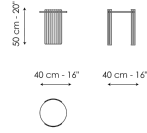

Data sheet

Harpe Ø40 x H43

Width: 40cm

Depth: 40cm

Height: 43cm

Harpe Ø40 x H50

Width: 40cm

Depth: 40cm

Height: 50cm

Harpe Ø50 x H43

Width: 50cm

Depth: 50cm

Height: 43cm

Harpe Ø50 x H50

Width: 50cm

Depth: 50cm

Height: 50cm

Harpe Ø97 x H30

Width: 97cm

Depth: 97cm

Height: 30cm

Harpe Ø97 x H37

Width: 97cm

Depth: 97cm

Height: 37cm

Harpe Ø117 x H30

Width: 117cm

Depth: 117cm

Height: 30cm

Top

Opaque Glass

Glass