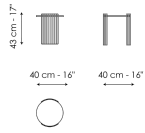

Data sheet

Harpe Ø40 x H43

Width: 40cm

Depth: 40cm

Height: 43cm

Harpe Ø40 x H50

Width: 40cm

Depth: 40cm

Height: 50cm

Harpe Ø50 x H43

Width: 50cm

Depth: 50cm

Height: 43cm

Harpe Ø50 x H50

Width: 50cm

Depth: 50cm

Height: 50cm

Harpe Ø97 x H30

Width: 97cm

Depth: 97cm

Height: 30cm

Harpe Ø97 x H37

Width: 97cm

Depth: 97cm

Height: 37cm

Harpe Ø117 x H30

Width: 117cm

Depth: 117cm

Height: 30cm

Top

Opaque Glass

Glass