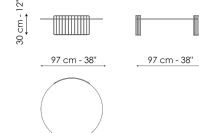

Data sheet

Harpe Ø40 x H43

Width: 40cm

Depth: 40cm

Height: 43cm

Harpe Ø40 x H50

Width: 40cm

Depth: 40cm

Height: 50cm

Harpe Ø50 x H43

Width: 50cm

Depth: 50cm

Height: 43cm

Harpe Ø50 x H50

Width: 50cm

Depth: 50cm

Height: 50cm

Harpe Ø97 x H30

Width: 97cm

Depth: 97cm

Height: 30cm

Harpe Ø97 x H37

Width: 97cm

Depth: 97cm

Height: 37cm

Harpe Ø117 x H30

Width: 117cm

Depth: 117cm

Height: 30cm

Top

Opaque Glass

Glass