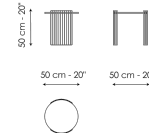

Data sheet

Harpe Ø40 x H43

Width: 40cm

Depth: 40cm

Height: 43cm

Harpe Ø40 x H50

Width: 40cm

Depth: 40cm

Height: 50cm

Harpe Ø50 x H43

Width: 50cm

Depth: 50cm

Height: 43cm

Harpe Ø50 x H50

Width: 50cm

Depth: 50cm

Height: 50cm

Harpe Ø97 x H30

Width: 97cm

Depth: 97cm

Height: 30cm

Harpe Ø97 x H37

Width: 97cm

Depth: 97cm

Height: 37cm

Harpe Ø117 x H30

Width: 117cm

Depth: 117cm

Height: 30cm

Top

Opaque Glass

Glass