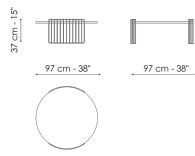

Data sheet

Harpe Ø40 x H43

Width: 40cm

Depth: 40cm

Height: 43cm

Harpe Ø40 x H50

Width: 40cm

Depth: 40cm

Height: 50cm

Harpe Ø50 x H43

Width: 50cm

Depth: 50cm

Height: 43cm

Harpe Ø50 x H50

Width: 50cm

Depth: 50cm

Height: 50cm

Harpe Ø97 x H30

Width: 97cm

Depth: 97cm

Height: 30cm

Harpe Ø97 x H37

Width: 97cm

Depth: 97cm

Height: 37cm

Harpe Ø117 x H30

Width: 117cm

Depth: 117cm

Height: 30cm

Top

Opaque Glass

Glass