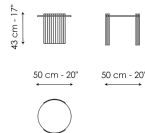

Data sheet

Harpe Ø40 x H43

Width: 40cm

Depth: 40cm

Height: 43cm

Harpe Ø40 x H50

Width: 40cm

Depth: 40cm

Height: 50cm

Harpe Ø50 x H43

Width: 50cm

Depth: 50cm

Height: 43cm

Harpe Ø50 x H50

Width: 50cm

Depth: 50cm

Height: 50cm

Harpe Ø97 x H30

Width: 97cm

Depth: 97cm

Height: 30cm

Harpe Ø97 x H37

Width: 97cm

Depth: 97cm

Height: 37cm

Harpe Ø117 x H30

Width: 117cm

Depth: 117cm

Height: 30cm

Top

Opaque Glass

Glass