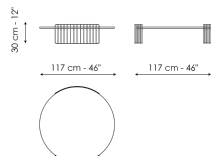

Data sheet

Harpe Ø40 x H43

Width: 40cm

Depth: 40cm

Height: 43cm

Harpe Ø40 x H50

Width: 40cm

Depth: 40cm

Height: 50cm

Harpe Ø50 x H43

Width: 50cm

Depth: 50cm

Height: 43cm

Harpe Ø50 x H50

Width: 50cm

Depth: 50cm

Height: 50cm

Harpe Ø97 x H30

Width: 97cm

Depth: 97cm

Height: 30cm

Harpe Ø97 x H37

Width: 97cm

Depth: 97cm

Height: 37cm

Harpe Ø117 x H30

Width: 117cm

Depth: 117cm

Height: 30cm

Top

Opaque Glass

Glass