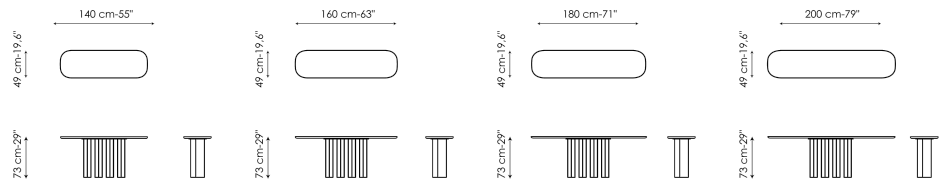

BONALDO

Geometric Console

Designer: Alain Gilles

The base features four teardrop-shaped legs, both chunky and sleek and tapered all at once. As such, your perception of the weight of the piece changes as you move around it.

Data sheet

Width: 140cm
Depth: 49cm
Height: 73cm

Width: 160cm
Depth: 49cm
Height: 73cm

Width: 180cm
Depth: 49cm
Height: 73cm

Width: 200cm
Depth: 49cm
Height: 73cm

Top

Ceramic

Mat ceramic
Ardesia grey