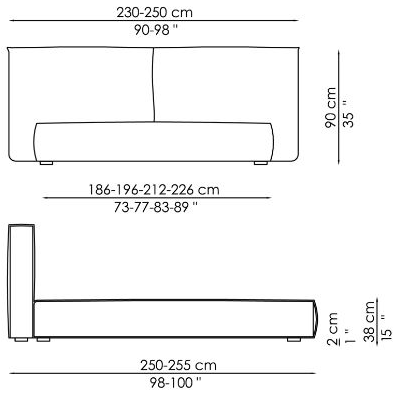

Data sheet

Fluff

Width: 230-250cm

Depth: 250-255cm

Height: 90cm

Fluff open

Width: 230-250cm

Depth: 250-255cm

Height: 90cm

Finishes

FEET

Wood

Painted wood
Anthracite grey

Bed accessories

Fabric
Bed blanket

Bed accessories