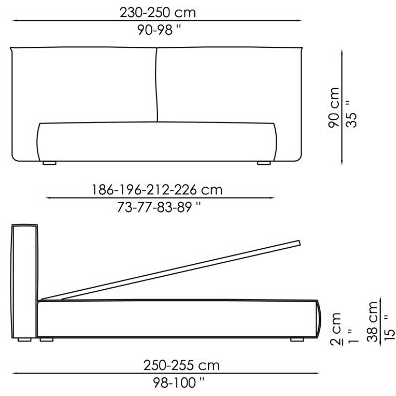

Data sheet

Fluff

Width: 230-250cm

Depth: 250-255cm

Height: 90cm

Fluff open

Width: 230-250cm

Depth: 250-255cm

Height: 90cm

Finishes

FEET

Wood

Painted wood
Anthracite grey

Bed accessories

Fabric
Bed blanket

Bed accessories