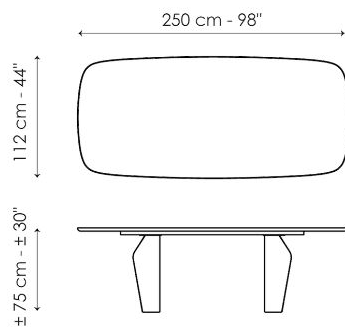

# Data sheet

Width: 200cm  
Depth: 108cm  
Height: ± 75cm

Width: 250cm  
Depth: 112cm  
Height: ± 75cm

Width: 280cm  
Depth: 115cm  
Height: ± 75cm

Width: 300cm  
Depth: 120cm  
Height: ± 75cm

Width: 300cm  
Depth: 140cm  
Height: ± 75cm

Width: 140cm  
Depth: 140cm  
Height: ± 75cm

Width: 160cm  
Depth: 160cm  
Height: ± 75cm

Width: 180cm  
Depth: 180cm  
Height: ± 75cm