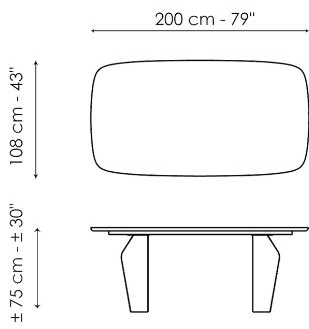

# Data sheet

Width: 200cm  
Depth: 108cm  
Height: ± 75cm

Width: 250cm  
Depth: 112cm  
Height: ± 75cm

Width: 280cm  
Depth: 115cm  
Height: ± 75cm

Width: 300cm  
Depth: 120cm  
Height: ± 75cm

Width: 300cm  
Depth: 140cm  
Height: ± 75cm

Width: 140cm  
Depth: 140cm  
Height: ± 75cm

Width: 160cm  
Depth: 160cm  
Height: ± 75cm

Width: 180cm  
Depth: 180cm  
Height: ± 75cm