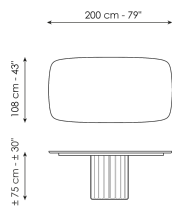

BONALDO

Dorian Table

In the table Dorian, flexible qualities and geometric simplicity establish an interplay through contrast. The large top - made of ceramic, marble or wood - rests on a base with a striking sculptural character, consisting of an

elegant and surprising elongated cylinder that recalls the shape of a Greek column and which pushes the design towards ancient architectural horizons.

Data sheet

Width: 200cm
Depth: 108cm
Height: ± 75cm

Width: 250cm
Depth: 112cm
Height: ± 75cm

Width: 280cm
Depth: 115cm
Height: ± 75cm

Width: 300cm
Depth: 120cm
Height: ± 75cm

Width: 300cm
Depth: 140cm
Height: ± 75cm

Width: 140cm
Depth: 140cm
Height: ± 75cm

Width: 160cm
Depth: 160cm
Height: ± 75cm

Width: 180cm
Depth: 180cm
Height: ± 75cm

Barrel shaped top

Wood

Veneered wood
Walnut Canaletto

Solid wood
Brushed coal oak

Solid wood
Brushed natural oak

Solid wood
American walnut