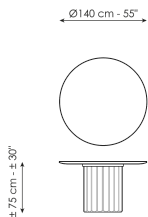

elegant and surprising elongated cylinder that recalls the shape of a Greek column and which pushes the design towards ancient architectural horizons.

Data sheet

Width: 200cm
Depth: 108cm
Height: ± 75cm

Width: 250cm
Depth: 112cm
Height: ± 75cm

Width: 280cm
Depth: 115cm
Height: ± 75cm

Width: 300cm
Depth: 120cm
Height: ± 75cm

Width: 300cm
Depth: 140cm
Height: ± 75cm

Width: 140cm
Depth: 140cm
Height: ± 75cm

Width: 160cm
Depth: 160cm
Height: ± 75cm

Width: 180cm
Depth: 180cm
Height: ± 75cm

Barrel shaped top

Wood

Veneered wood
Walnut Canaletto

Solid wood
Brushed coal oak

Solid wood
Brushed natural oak

Solid wood
American walnut