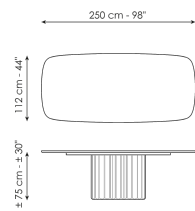

BONALDO

Dorian Table

In the table Dorian, flexible qualities and geometric simplicity establish an interplay through contrast. The large top - made of ceramic, marble or wood - rests on a base with a striking sculptural character, consisting of an

elegant and surprising elongated cylinder that recalls the shape of a Greek column and which pushes the design towards ancient architectural horizons.

Data sheet

Width: 200cm
Depth: 108cm
Height: ± 75cm

Width: 250cm
Depth: 112cm
Height: ± 75cm

Width: 280cm
Depth: 115cm
Height: ± 75cm

Width: 300cm
Depth: 120cm
Height: ± 75cm

Width: 300cm
Depth: 140cm
Height: ± 75cm

Width: 140cm
Depth: 140cm
Height: ± 75cm

Width: 160cm
Depth: 160cm
Height: ± 75cm

Width: 180cm
Depth: 180cm
Height: ± 75cm

Barrel shaped top

Wood

Veneered wood
Walnut Canaletto

Solid wood
Brushed coal oak

Solid wood
Brushed natural oak

Solid wood
American walnut