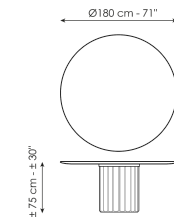

elegant and surprising elongated cylinder that recalls the shape of a Greek column and which pushes the design towards ancient architectural horizons.

Data sheet

Width: 200cm
Depth: 108cm
Height: ± 75cm

Width: 250cm
Depth: 112cm
Height: ± 75cm

Width: 280cm
Depth: 115cm
Height: ± 75cm

Width: 300cm
Depth: 120cm
Height: ± 75cm

Width: 300cm
Depth: 140cm
Height: ± 75cm

Width: 140cm
Depth: 140cm
Height: ± 75cm

Width: 160cm
Depth: 160cm
Height: ± 75cm

Width: 180cm
Depth: 180cm
Height: ± 75cm

Barrel shaped top

Wood

Veneered wood
Walnut Canaletto

Solid wood
Brushed coal oak

Solid wood
Brushed natural oak

Solid wood
American walnut