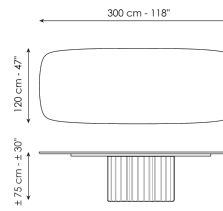

elegant and surprising elongated cylinder that recalls the shape of a Greek column and which pushes the design towards ancient architectural horizons.

Data sheet

Width: 200cm
Depth: 108cm
Height: ± 75cm

Width: 250cm
Depth: 112cm
Height: ± 75cm

Width: 280cm
Depth: 115cm
Height: ± 75cm

Width: 300cm
Depth: 120cm
Height: ± 75cm

Width: 300cm
Depth: 140cm
Height: ± 75cm

Width: 140cm
Depth: 140cm
Height: ± 75cm

Width: 160cm
Depth: 160cm
Height: ± 75cm

Width: 180cm
Depth: 180cm
Height: ± 75cm

Barrel shaped top

Wood

Veneered wood
Walnut Canaletto

Solid wood
Brushed coal oak

Solid wood
Brushed natural oak

Solid wood
American walnut