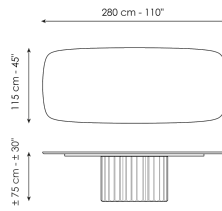

elegant and surprising elongated cylinder that recalls the shape of a Greek column and which pushes the design towards ancient architectural horizons.

Data sheet

Width: 200cm
Depth: 108cm
Height: ± 75cm

Width: 250cm
Depth: 112cm
Height: ± 75cm

Width: 280cm
Depth: 115cm
Height: ± 75cm

Width: 300cm
Depth: 120cm
Height: ± 75cm

Width: 300cm
Depth: 140cm
Height: ± 75cm

Width: 140cm
Depth: 140cm
Height: ± 75cm

Width: 160cm
Depth: 160cm
Height: ± 75cm

Width: 180cm
Depth: 180cm
Height: ± 75cm

Barrel shaped top

Wood

Veneered wood
Walnut Canaletto

Solid wood
Brushed coal oak

Solid wood
Brushed natural oak

Solid wood
American walnut