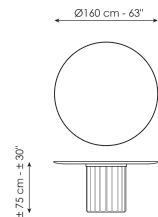

elegant and surprising elongated cylinder that recalls the shape of a Greek column and which pushes the design towards ancient architectural horizons.

Data sheet

Width: 200cm
Depth: 108cm
Height: ± 75cm

Width: 250cm
Depth: 112cm
Height: ± 75cm

Width: 280cm
Depth: 115cm
Height: ± 75cm

Width: 300cm
Depth: 120cm
Height: ± 75cm

Width: 300cm
Depth: 140cm
Height: ± 75cm

Width: 140cm
Depth: 140cm
Height: ± 75cm

Width: 160cm
Depth: 160cm
Height: ± 75cm

Width: 180cm
Depth: 180cm
Height: ± 75cm

Barrel shaped top

Wood

Veneered wood
Walnut Canaletto

Solid wood
Brushed coal oak

Solid wood
Brushed natural oak

Solid wood
American walnut