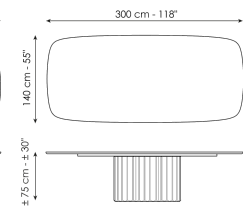

elegant and surprising elongated cylinder that recalls the shape of a Greek column and which pushes the design towards ancient architectural horizons.

Data sheet

Width: 200cm
Depth: 108cm
Height: ± 75cm

Width: 250cm
Depth: 112cm
Height: ± 75cm

Width: 280cm
Depth: 115cm
Height: ± 75cm

Width: 300cm
Depth: 120cm
Height: ± 75cm

Width: 300cm
Depth: 140cm
Height: ± 75cm

Width: 140cm
Depth: 140cm
Height: ± 75cm

Width: 160cm
Depth: 160cm
Height: ± 75cm

Width: 180cm
Depth: 180cm
Height: ± 75cm

Barrel shaped top

Wood

Veneered wood
Walnut Canaletto

Solid wood
Brushed coal oak

Solid wood
Brushed natural oak

Solid wood
American walnut