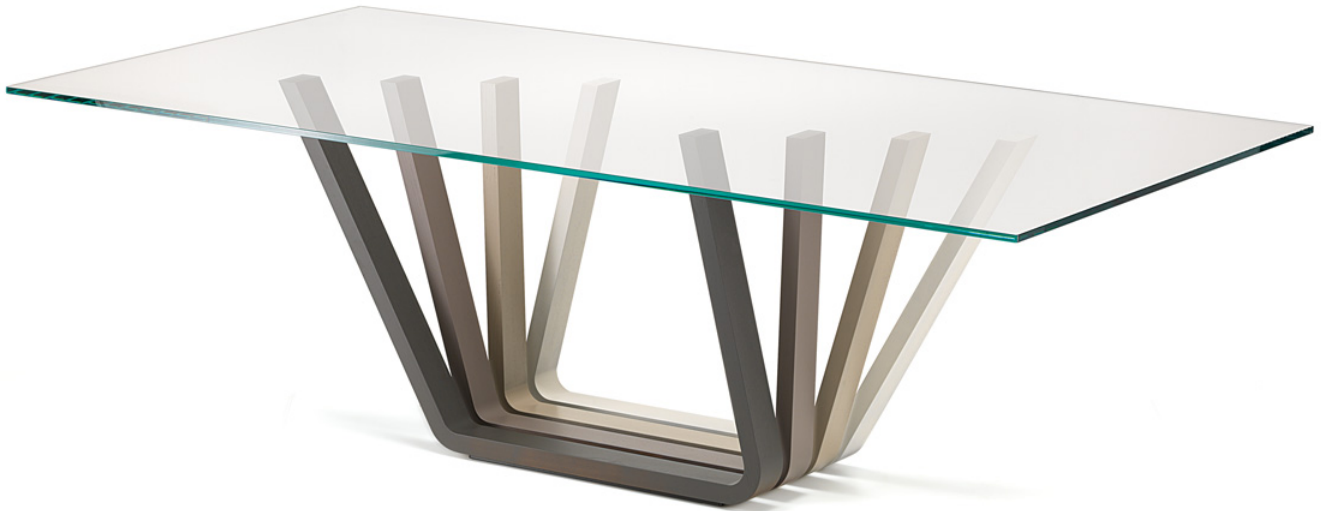

# DOMINO

Design: Andrea Lucatello

## DIMENSIONS

200x100x75h  
240X100X75h  
240X115X75h sag.  
240X120X75h

## DESCRIPTION

Table with base in solid Canaletto walnut wood or burned oak stained ashwood, mix walnut/oak or multicoloured open pore painting from oyster to graphite. Top with plates in clear or extra clear glass.

**FINISHES: top**

---

**glass**

clear

extra light transparent