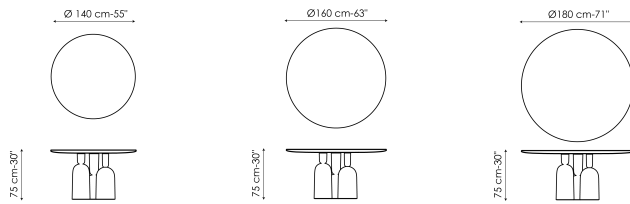

Data sheet

Width: 200cm
Depth: 108cm
Height: 75cm

Width: 250cm
Depth: 112cm
Height: 75cm

Width: 280cm
Depth: 115cm
Height: 75cm

Width: 300cm
Depth: 120cm
Height: 75cm

Width: 300cm
Depth: 140cm
Height: 75cm

Width: 140cm
Depth: 140cm
Height: 75cm

Width: 160cm
Depth: 160cm
Height: 75cm

Width: 180cm
Depth: 180cm
Height: 75cm

Barrel-shaped top

Wood

Veneered wood
Walnut Canaletto

Solid wood
American walnut

Solid wood
Brushed natural oak