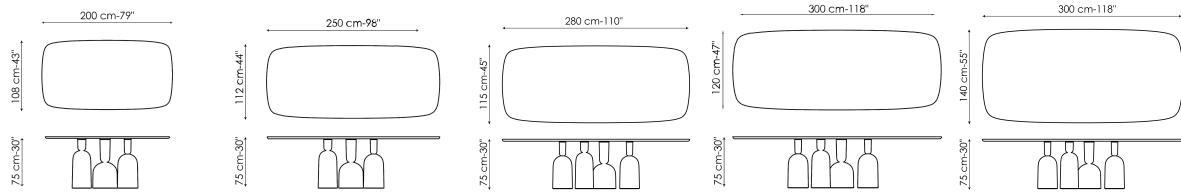

that it reflects. Flexible lines and careful formal research create a table intended to bring people and ideas together. The base of the Cop table is in painted metal, in a single colour or a combination of different hues, or in burnished, matt brass or matt copper finishes. The fixed top is offered in wood, or ceramic, or marble and can be round or with rounded edges.

Data sheet

Width: 200cm
Depth: 108cm
Height: 75cm

Width: 250cm
Depth: 112cm
Height: 75cm

Width: 280cm
Depth: 115cm
Height: 75cm

Width: 300cm
Depth: 120cm
Height: 75cm

Width: 300cm
Depth: 140cm
Height: 75cm

Width: 140cm
Depth: 140cm
Height: 75cm

Width: 160cm
Depth: 160cm
Height: 75cm

Width: 180cm
Depth: 180cm
Height: 75cm

Barrel-shaped top

Wood

Veneered wood
Walnut Canaletto

Solid wood
American walnut

Solid wood
Brushed natural oak