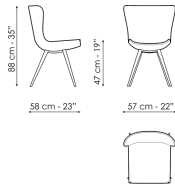

Data sheet

Colibri chair
Width: 58cm
Depth: 57cm
Height: 88cm

Cover

Eco Leather

Leather

Fabric - 900

Fabric - Azimut
9B02

Fabric - Azimut
9B08