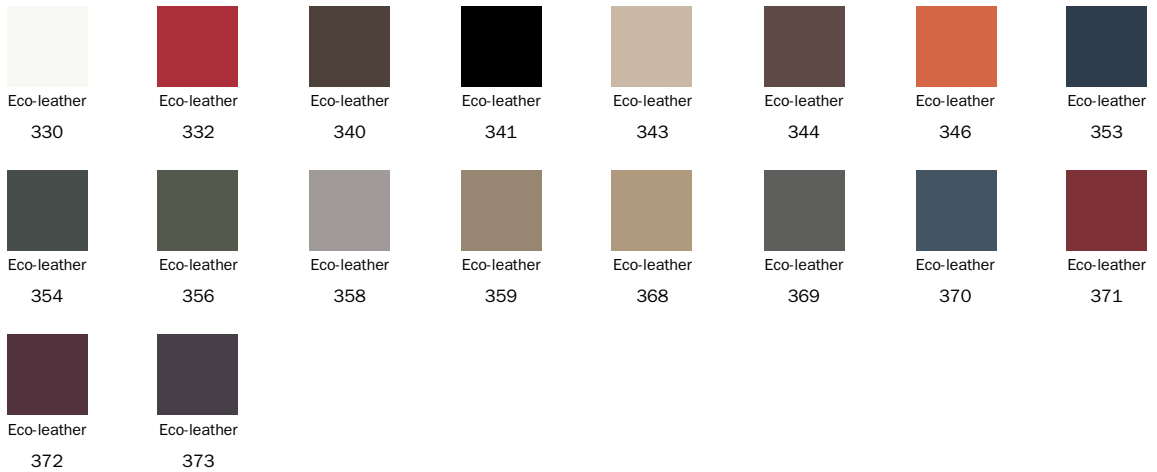

Data sheet

Colibri chair
Width: 58cm
Depth: 57cm
Height: 88cm

Cover

Eco Leather