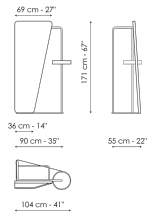

Data sheet

Camillo
Width: 104cm
Depth: 55cm
Height: 171cm

Structure

Plus Metal

Tray

Plus Metal

Special Metal

Base