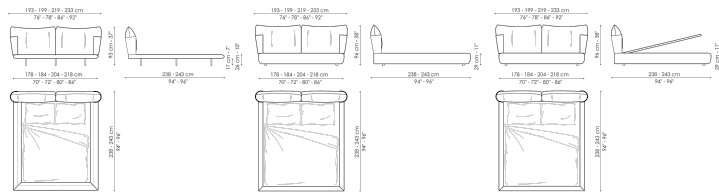

Data sheet

Blend bed

Width: 193-199-219-233cm

Depth: 238-243cm

Height: 96cm

Blend bed plus

Width: 193-199-219-233cm

Depth: 238-243cm

Height: 96cm

Blend bed open

Width: 193-199-219-233cm

Depth: 238-243cm

Height: 96cm

Cover

Fabric - 900

Fabric - Azimut
9B02