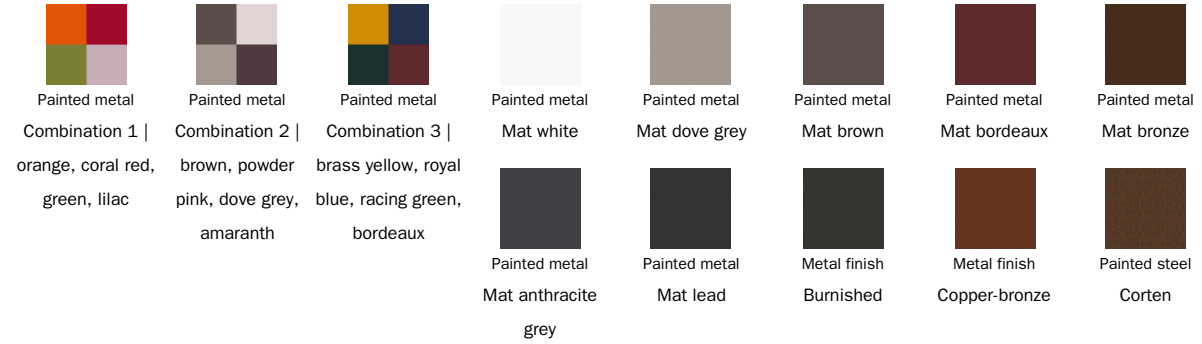

Solid wood
Anthracite grey
polished oak

Wood with natural
edges
American walnut

Opaque Glass

Glass
Extra-light acid-
treated white

Glass
Acid-treated
anthracite grey

Glass
Acid-treated black

Ceramic

Silk finish ceramic
Calacatta macchia
vecchia

Glossy ceramic
Calacatta

Glossy ceramic
Gold Onice

Mat ceramic
Iridium white

Mat ceramic
Graphite grey

Mat ceramic
Ardesia grey

Mat ceramic
Laurent

Leaf table top

Wood

Lacquered wood
Mat white

Veneered wood
Walnut Canaletto

Veneered wood
Heat-treated
polished oak

Opaque Glass

Ceramic

Leaves

Wood

Opaque Glass

Ceramic

Base

Metal

The samples above represent the complete range of materials and finishes available for this product (regardless of the top shape or size, in the case of tables). Fabrics, eco-leather, leather and emery leather shown in this website are a selection. Colors and finishes are approximate and may slightly differ from actual ones. Please visit Bonaldo dealers to see the complete sample collection and get further details about our products.