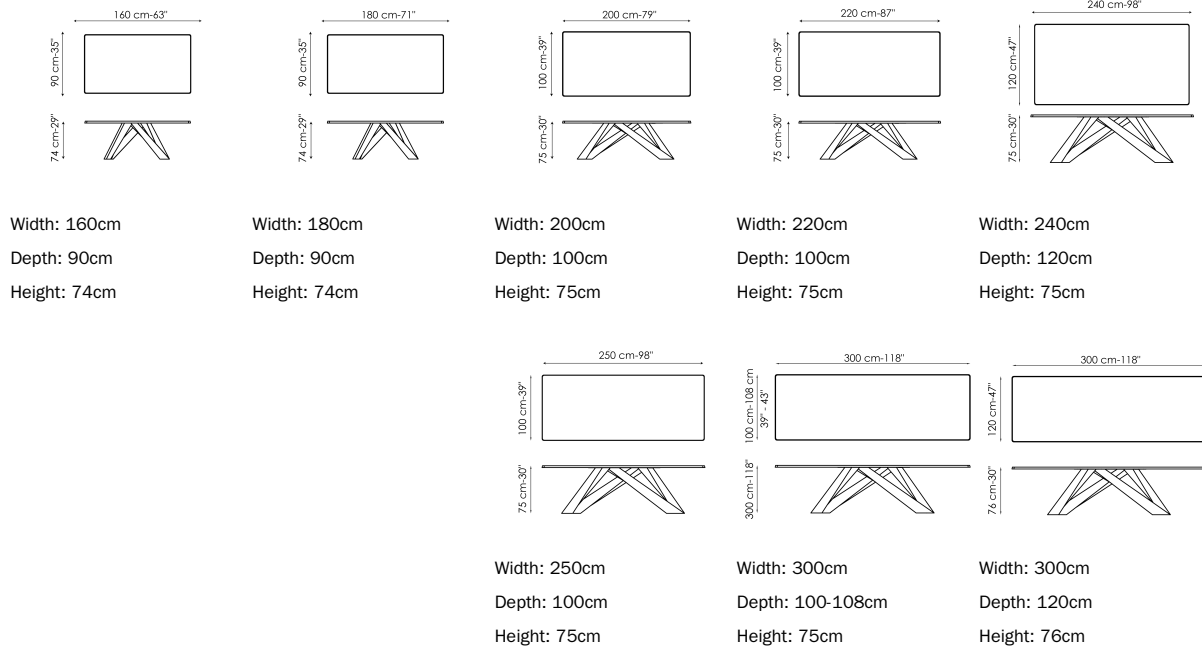

Data sheet

Width: 200cm
Depth: 100cm
Height: 76cm

Width: 220cm
Depth: 100cm
Height: 76cm

Width: 250cm
Depth: 110cm
Height: 76cm

Width: 300cm
Depth: 120cm
Height: 76cm

Width: 160-240cm
Depth: 90cm
Height: 75cm

Width: 180-260cm
Depth: 90cm
Height: 75cm

Width: 200-300cm
Depth: 100cm
Height: 75cm

Width: 220-320cm
Depth: 100cm
Height: 75cm