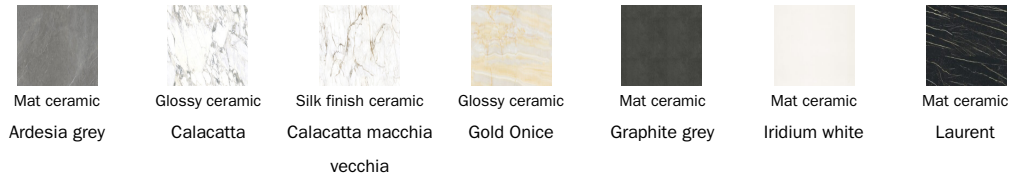

Solid wood
Anthracite grey
polished oak

Wood with natural
edges
American walnut

Opaque Glass

Glass
Extra-light acid-
treated white

Glass
Acid-treated
anthracite grey

Glass
Acid-treated black

Ceramic

Silk finish ceramic
Calacatta macchia
vecchia

Glossy ceramic
Calacatta

Glossy ceramic
Gold Onice

Mat ceramic
Iridium white

Mat ceramic
Graphite grey

Mat ceramic
Ardesia grey

Mat ceramic
Laurent

Leaf table top

Wood

Lacquered wood
Mat white

Veneered wood
Walnut Canaletto

Veneered wood
Heat-treated
polished oak

Opaque Glass

Ceramic

Leaves

Wood

Opaque Glass

Ceramic

Base

Metal

The samples above represent the complete range of materials and finishes available for this product (regardless of the top shape or size, in the case of tables). Fabrics, eco-leather, leather and emery leather shown in this website are a selection. Colors and finishes are approximate and may slightly differ from actual ones. Please visit Bonaldo dealers to see the complete sample collection and get further details about our products.