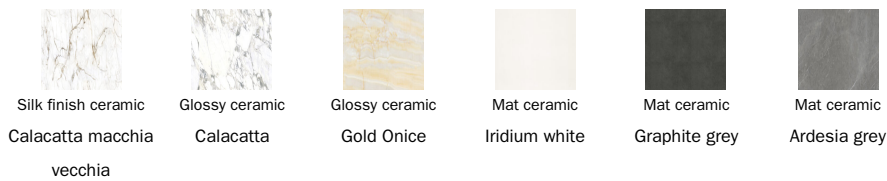

Solid wood
Anthracite grey
polished oak

Wood with natural
edges
American walnut

Opaque Glass

Glass
Extra-light acid-
treated white

Glass
Acid-treated
anthracite grey

Glass
Acid-treated black

Ceramic

Silk finish ceramic
Calacatta macchia
vecchia

Glossy ceramic
Calacatta

Glossy ceramic
Gold Onice

Mat ceramic
Iridium white

Mat ceramic
Graphite grey

Mat ceramic
Ardesia grey

Mat ceramic
Laurent

Leaf table top

Wood

Lacquered wood
Mat white

Veneered wood
Walnut Canaletto

Veneered wood
Heat-treated
polished oak

Opaque Glass

Ceramic

Leaves

Wood

Opaque Glass

Ceramic

Base

Metal

The samples above represent the complete range of materials and finishes available for this product (regardless of the top shape or size, in the case of tables). Fabrics, eco-leather, leather and emery leather shown in this website are a selection. Colors and finishes are approximate and may slightly differ from actual ones. Please visit Bonaldo dealers to see the complete sample collection and get further details about our products.