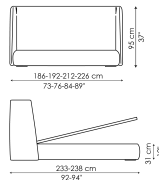

Data sheet

Basket

Width: 185-191-211-225cm

Depth: 233-238cm

Height: 96cm

Basket open

Width: 186-192-212-226cm

Depth: 233-238cm

Height: 96cm

Basket alto

Width: 185-191-211-225cm

Depth: 233-238cm

Height: 160cm

Basket alto open

Width: 185-191-211-225cm

Depth: 233-238cm

Height: 160cm

Basket plus

Width: 185-191-211-225cm

Depth: 233-238cm

Height: 96cm

Basket plus open
 Width: 186-192-212-226cm
 Depth: 233-238cm
 Height: 96cm

Basket air
 Width: 170-176-196-210cm
 Depth: 234-239cm
 Height: 101cm