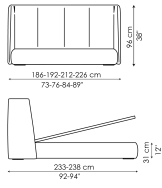

Data sheet

Basket

Width: 185-191-211-225cm

Depth: 233-238cm

Height: 96cm

Basket open

Width: 186-192-212-226cm

Depth: 233-238cm

Height: 96cm

Basket alto

Width: 185-191-211-225cm

Depth: 233-238cm

Height: 160cm

Basket alto open

Width: 185-191-211-225cm

Depth: 233-238cm

Height: 160cm

Basket plus

Width: 185-191-211-225cm

Depth: 233-238cm

Height: 96cm

Basket plus open
 Width: 186-192-212-226cm
 Depth: 233-238cm
 Height: 96cm

Basket air
 Width: 170-176-196-210cm
 Depth: 234-239cm
 Height: 101cm

Basket air plus
 Width: 170-176-196-210cm
 Depth: 234-239cm
 Height: 101cm