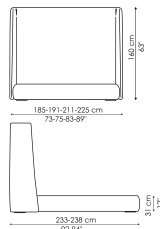

Data sheet

Basket

Width: 185-191-211-225cm

Depth: 233-238cm

Height: 96cm

Basket open

Width: 186-192-212-226cm

Depth: 233-238cm

Height: 96cm

Basket alto

Width: 185-191-211-225cm

Depth: 233-238cm

Height: 160cm

Basket alto open

Width: 185-191-211-225cm

Depth: 233-238cm

Height: 160cm

Basket plus

Width: 185-191-211-225cm

Depth: 233-238cm

Height: 96cm

Basket plus open
 Width: 186-192-212-226cm
 Depth: 233-238cm
 Height: 96cm

Basket air
 Width: 170-176-196-210cm
 Depth: 234-239cm
 Height: 101cm

Basket air plus
 Width: 170-176-196-210cm
 Depth: 234-239cm
 Height: 101cm