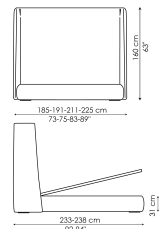

Data sheet

Basket

Width: 185-191-211-225cm

Depth: 233-238cm

Height: 96cm

Basket open

Width: 186-192-212-226cm

Depth: 233-238cm

Height: 96cm

Basket alto

Width: 185-191-211-225cm

Depth: 233-238cm

Height: 160cm

Basket alto open

Width: 185-191-211-225cm

Depth: 233-238cm

Height: 160cm

Basket plus

Width: 185-191-211-225cm

Depth: 233-238cm

Height: 96cm

Basket plus open
 Width: 186-192-212-226cm
 Depth: 233-238cm
 Height: 96cm

Basket air
 Width: 170-176-196-210cm
 Depth: 234-239cm
 Height: 101cm

Basket air plus
 Width: 170-176-196-210cm
 Depth: 234-239cm
 Height: 101cm