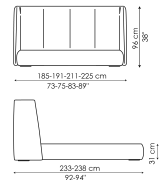

Data sheet

Basket

Width: 185-191-211-225cm

Depth: 233-238cm

Height: 96cm

Basket open

Width: 186-192-212-226cm

Depth: 233-238cm

Height: 96cm

Basket alto

Width: 185-191-211-225cm

Depth: 233-238cm

Height: 160cm

Basket alto open

Width: 185-191-211-225cm

Depth: 233-238cm

Height: 160cm

Basket plus

Width: 185-191-211-225cm

Depth: 233-238cm

Height: 96cm

Basket plus open
 Width: 186-192-212-226cm
 Depth: 233-238cm
 Height: 96cm

Basket air
 Width: 170-176-196-210cm
 Depth: 234-239cm
 Height: 101cm

Basket air plus
 Width: 170-176-196-210cm
 Depth: 234-239cm
 Height: 101cm