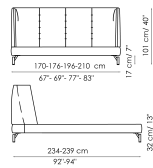

Data sheet

Basket

Width: 185-191-211-225cm

Depth: 233-238cm

Height: 96cm

Basket open

Width: 186-192-212-226cm

Depth: 233-238cm

Height: 96cm

Basket alto

Width: 185-191-211-225cm

Depth: 233-238cm

Height: 160cm

Basket alto open

Width: 185-191-211-225cm

Depth: 233-238cm

Height: 160cm

Basket plus

Width: 185-191-211-225cm

Depth: 233-238cm

Height: 96cm

Basket plus open
 Width: 186-192-212-226cm
 Depth: 233-238cm
 Height: 96cm

Basket air
 Width: 170-176-196-210cm
 Depth: 234-239cm
 Height: 101cm

Basket air plus
 Width: 170-176-196-210cm
 Depth: 234-239cm
 Height: 101cm