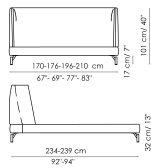

Data sheet

Basket

Width: 185-191-211-225cm

Depth: 233-238cm

Height: 96cm

Basket open

Width: 186-192-212-226cm

Depth: 233-238cm

Height: 96cm

Basket alto

Width: 185-191-211-225cm

Depth: 233-238cm

Height: 160cm

Basket alto open

Width: 185-191-211-225cm

Depth: 233-238cm

Height: 160cm

Basket plus

Width: 185-191-211-225cm

Depth: 233-238cm

Height: 96cm

Basket plus open
 Width: 186-192-212-226cm
 Depth: 233-238cm
 Height: 96cm

Basket air
 Width: 170-176-196-210cm
 Depth: 234-239cm
 Height: 101cm

Basket air plus
 Width: 170-176-196-210cm
 Depth: 234-239cm
 Height: 101cm