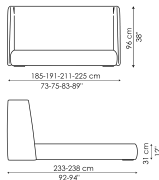

Data sheet

Basket

Width: 185-191-211-225cm

Depth: 233-238cm

Height: 96cm

Basket open

Width: 186-192-212-226cm

Depth: 233-238cm

Height: 96cm

Basket alto

Width: 185-191-211-225cm

Depth: 233-238cm

Height: 160cm

Basket alto open

Width: 185-191-211-225cm

Depth: 233-238cm

Height: 160cm

Basket plus

Width: 185-191-211-225cm

Depth: 233-238cm

Height: 96cm

Basket plus open
 Width: 186-192-212-226cm
 Depth: 233-238cm
 Height: 96cm

Basket air
 Width: 170-176-196-210cm
 Depth: 234-239cm
 Height: 101cm