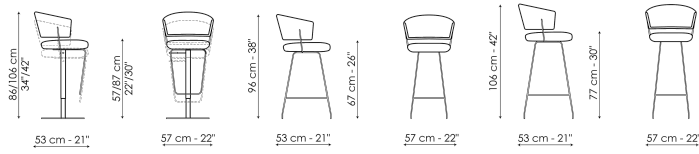

Bahia too - swivel base

Width: 57cm

Depth: 53cm

Height: 86/106cm

Bahia too H 67

Width: 57cm

Depth: 53cm

Height: 96cm

Bahia too H 77

Width: 57cm

Depth: 53cm

Height: 106cm

Cover

Eco Leather

Eco-leather

330