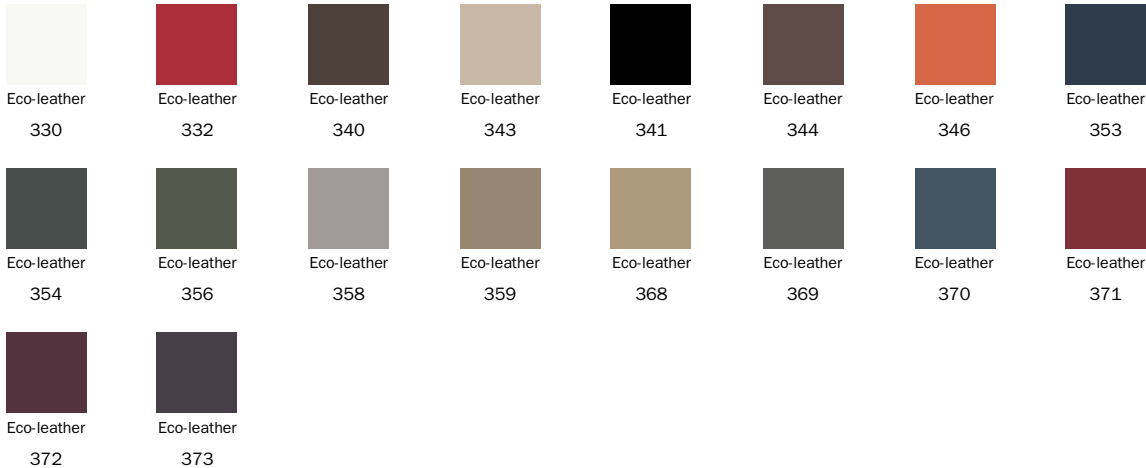

distinguishing factor of this office chair is the support, formed by a revolving radial base with four feet. The Bahia Office is available with upholstery in fabric, leather or eco-leather.

## Cover

### Leather

Fabric - 900

Fabric - Azimut  
9B02

Fabric - Azimut  
9B08

Fabric - Azimut  
9B17

Fabric - Azimut  
9B22

Fabric - Azimut  
9B36

Fabric - Azimut  
9B26