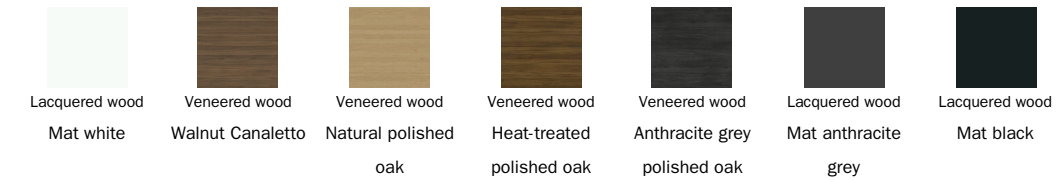

Leaf table top

Wood

Lacquered wood
Mat white

Veneered wood
Walnut Canaletto

Veneered wood
Natural polished
oak

Veneered wood
Anthracite grey
polished oak

Veneered wood
Heat-treated
polished oak

Opaque Glass

Glass
Acid-treated black

Glass
Acid-treated anthracite grey

Glass
Extra-light acid-treated white

Ceramic

Mat ceramic
Ardesia grey

Glossy ceramic
Calacatta

Silk finish ceramic
Calacatta macchia vecchia

Glossy ceramic
Gold Onice

Mat ceramic
Graphite grey

Mat ceramic
Iridium white

Mat ceramic
Laurent

Leaves

Wood

Lacquered wood
Mat white

Veneered wood
Walnut Canaletto

Veneered wood
Natural polished oak

Veneered wood
Heat-treated polished oak

Veneered wood
Anthracite grey polished oak

Lacquered wood
Mat anthracite grey

Lacquered wood
Mat black

Opaque Glass

Glass
Extra-light acid-treated white

Glass
Acid-treated anthracite grey