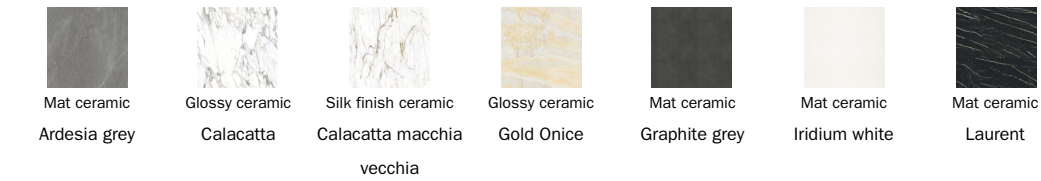

Ceramic

Silk finish ceramic
Calacatta macchia
vecchia

Glossy ceramic
Calacatta

Glossy ceramic
Gold Onice

Mat ceramic
Iridium white

Mat ceramic
Graphite grey

Mat ceramic
Ardesia grey

Mat ceramic
Laurent

Leaf table top

Wood

Lacquered wood
Mat white

Veneered wood
Walnut Canaletto

Veneered wood
Natural polished
oak

Veneered wood
Anthracite grey
polished oak

Veneered wood
Heat-treated
polished oak

Opaque Glass

Glass
Acid-treated black

Glass
Acid-treated anthracite grey

Glass
Extra-light acid-treated white

Ceramic

Mat ceramic
Ardesia grey

Glossy ceramic
Calacatta

Silk finish ceramic
Calacatta macchia vecchia

Glossy ceramic
Gold Onice

Mat ceramic
Graphite grey

Mat ceramic
Iridium white

Mat ceramic
Laurent

Leaves

Wood

Lacquered wood
Mat white

Veneered wood
Walnut Canaletto

Veneered wood
Natural polished oak