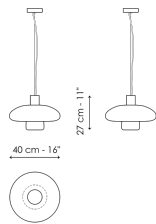

elegant petroleum or amber colour. The Acquerelli lamps come in two sizes, large or small. In the table version, the two sizes correspond to two different lampshade shapes. In the suspension version, the double glass option is also available, with the small lampshade combined with the large one to create a single ceiling lamp to generate surprising plays of light.

Data sheet

1 light suspension - small
Width: 14,50cm
Depth: 14,50cm
Height: 27cm

1 light suspension - large
Width: 40cm
Depth: 40cm
Height: 20,50cm

1 light suspension - double
glass
Width: 40cm
Depth: 40cm
Height: 27cm

3 lights suspension
Width: 30cm
Depth: 30cm
Height: 27cm

Small table lamp
Width: 14,50cm
Depth: 14,50cm
Height: 27cm

Large table lamp
Width: 40cm
Depth: 40cm
Height: 17cm

Floor lamp
Width: 18cm
Depth: 45cm
Height: 154cm