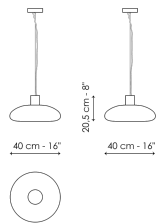

elegant petroleum or amber colour. The Acquerelli lamps come in two sizes, large or small. In the table version, the two sizes correspond to two different lampshade shapes. In the suspension version, the double glass option is also available, with the small lampshade combined with the large one to create a single ceiling lamp to generate surprising plays of light.

Data sheet

1 light suspension - small
Width: 14,50cm
Depth: 14,50cm
Height: 27cm

1 light suspension - large
Width: 40cm
Depth: 40cm
Height: 20,50cm

1 light suspension - double
glass
Width: 40cm
Depth: 40cm
Height: 27cm

3 lights suspension
Width: 30cm
Depth: 30cm
Height: 27cm

Small table lamp
Width: 14,50cm
Depth: 14,50cm
Height: 27cm

Large table lamp
Width: 40cm
Depth: 40cm
Height: 17cm

Floor lamp
Width: 18cm
Depth: 45cm
Height: 154cm