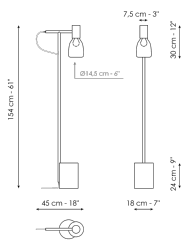

Data sheet

1 light suspension - small
Width: 14,50cm
Depth: 14,50cm
Height: 27cm

1 light suspension - large
Width: 40cm
Depth: 40cm
Height: 20,50cm

1 light suspension - double
glass
Width: 40cm
Depth: 40cm
Height: 27cm

3 lights suspension
Width: 30cm
Depth: 30cm
Height: 27cm

Small table lamp
Width: 14,50cm
Depth: 14,50cm
Height: 27cm

Large table lamp
Width: 40cm
Depth: 40cm
Height: 17cm

Floor lamp
Width: 18cm
Depth: 45cm
Height: 154cm