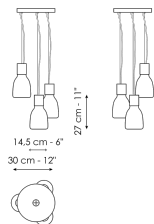

elegant petroleum or amber colour. The Acquerelli lamps come in two sizes, large or small. In the table version, the two sizes correspond to two different lampshade shapes. In the suspension version, the double glass option is also available, with the small lampshade combined with the large one to create a single ceiling lamp to generate surprising plays of light.

Data sheet

1 light suspension - small
Width: 14,50cm
Depth: 14,50cm
Height: 27cm

1 light suspension - large
Width: 40cm
Depth: 40cm
Height: 20,50cm

1 light suspension - double
glass
Width: 40cm
Depth: 40cm
Height: 27cm

3 lights suspension
Width: 30cm
Depth: 30cm
Height: 27cm

Small table lamp
Width: 14,50cm
Depth: 14,50cm
Height: 27cm

Large table lamp
Width: 40cm
Depth: 40cm
Height: 17cm

Floor lamp
Width: 18cm
Depth: 45cm
Height: 154cm