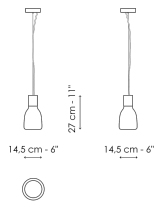

elegant petroleum or amber colour. The Acquerelli lamps come in two sizes, large or small. In the table version, the two sizes correspond to two different lampshade shapes. In the suspension version, the double glass option is also available, with the small lampshade combined with the large one to create a single ceiling lamp to generate surprising plays of light.

Data sheet

1 light suspension - small
Width: 14,50cm
Depth: 14,50cm
Height: 27cm

1 light suspension - large
Width: 40cm
Depth: 40cm
Height: 20,50cm

1 light suspension - double
glass
Width: 40cm
Depth: 40cm
Height: 27cm

3 lights suspension
Width: 30cm
Depth: 30cm
Height: 27cm

Small table lamp
Width: 14,50cm
Depth: 14,50cm
Height: 27cm

Large table lamp
Width: 40cm
Depth: 40cm
Height: 17cm

Floor lamp
Width: 18cm
Depth: 45cm
Height: 154cm