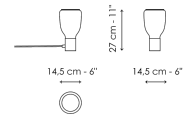

elegant petroleum or amber colour. The Acquerelli lamps come in two sizes, large or small. In the table version, the two sizes correspond to two different lampshade shapes. In the suspension version, the double glass option is also available, with the small lampshade combined with the large one to create a single ceiling lamp to generate surprising plays of light.

Data sheet

1 light suspension - small
Width: 14,50cm
Depth: 14,50cm
Height: 27cm

1 light suspension - large
Width: 40cm
Depth: 40cm
Height: 20,50cm

1 light suspension - double
glass
Width: 40cm
Depth: 40cm
Height: 27cm

3 lights suspension
Width: 30cm
Depth: 30cm
Height: 27cm

Small table lamp
Width: 14,50cm
Depth: 14,50cm
Height: 27cm

Large table lamp
Width: 40cm
Depth: 40cm
Height: 17cm

Floor lamp
Width: 18cm
Depth: 45cm
Height: 154cm