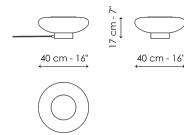

elegant petroleum or amber colour. The Acquerelli lamps come in two sizes, large or small. In the table version, the two sizes correspond to two different lampshade shapes. In the suspension version, the double glass option is also available, with the small lampshade combined with the large one to create a single ceiling lamp to generate surprising plays of light.

Data sheet

1 light suspension - small
Width: 14,50cm
Depth: 14,50cm
Height: 27cm

1 light suspension - large
Width: 40cm
Depth: 40cm
Height: 20,50cm

1 light suspension - double
glass
Width: 40cm
Depth: 40cm
Height: 27cm

3 lights suspension
Width: 30cm
Depth: 30cm
Height: 27cm

Small table lamp
Width: 14,50cm
Depth: 14,50cm
Height: 27cm

Large table lamp
Width: 40cm
Depth: 40cm
Height: 17cm

Floor lamp
Width: 18cm
Depth: 45cm
Height: 154cm