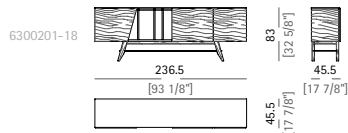

Struttura MDF impiallacciato noce Canaletto o rovere moka o sucupira. Divisori verticali verniciati colore beige (Pantone 7529C). Trafilato in metallo, finiture: marrone micaceo o titanio o ottone

Piano Cristallo acidato retro verniciato marrone-grigio o marmo Emperador opaco

Piedi Frassino tinto noce Canaletto, rovere moka o sucupira

Structure MDF veneered in Canaletto walnut or oak moka or sucupira wood. Vertical panels stained beige Pantone 7529C. Drawn metal, finishes: micaceous brown, titanium or brass

Top acid etched glass, underside varnished in grey-brown or mat Emperador marble

Feet ash wood, Canaletto walnut, oak moka or sucupira stained

Madia
Sideboard