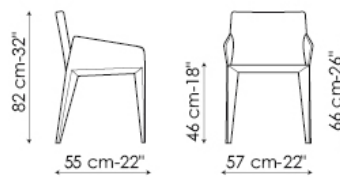

Filly up

Filly large