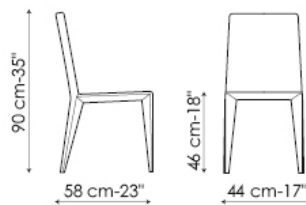

fabric

eco-leather

leather

Filly