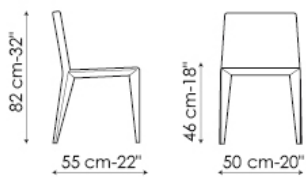

Filly up

Filly large