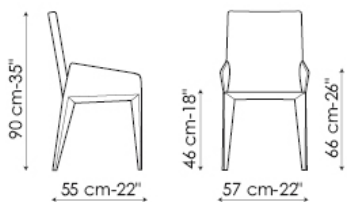

Miss Filly

Miss Filly up