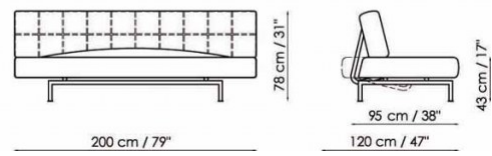

### SLEEPING SURFACE:

"x79"Pierrot, Pierrot King, Pierrot King Cow: 120x200 cm / 47"x79"

Pierrot King Dormeuse, Pierrot King Cow Dormeuse: 91x199 cm / 36"x78"

Pierrot

Pierrot King

Pierrot King Cow

Pierrot King Dormeuse