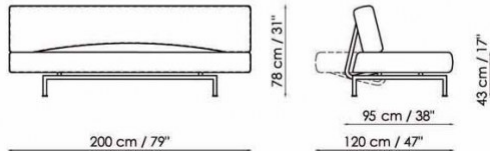

### SLEEPING SURFACE:

"x79"Pierrot, Pierrot King, Pierrot King Cow: 120x200 cm / 47"x79"

Pierrot King Dormeuse, Pierrot King Cow Dormeuse: 91x199 cm / 36"x78"

Pierrot

Pierrot King

Pierrot King Cow

Pierrot King Dormeuse