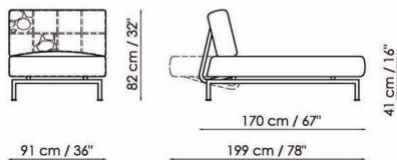

"x79"Pierrot, Pierrot King, Pierrot King Cow: 120x200 cm / 47"x79"

Pierrot King Dormeuse, Pierrot King Cow Dormeuse: 91x199 cm / 36"x78"

Pierrot

Pierrot King