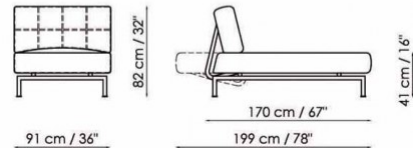

### SLEEPING SURFACE:

"x79"Pierrot, Pierrot King, Pierrot King Cow: 120x200 cm / 47"x79"

Pierrot King Dormeuse, Pierrot King Cow Dormeuse: 91x199 cm / 36"x78"

Pierrot

Pierrot King

Pierrot King Cow

Pierrot King Dormeuse