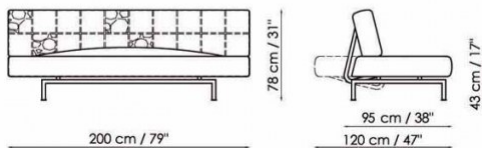

### SLEEPING SURFACE:

"x79"Pierrot, Pierrot King, Pierrot King Cow: 120x200 cm / 47"x79"

Pierrot King Dormeuse, Pierrot King Cow Dormeuse: 91x199 cm / 36"x78"

Pierrot

Pierrot King

Pierrot King Cow

Pierrot King Dormeuse