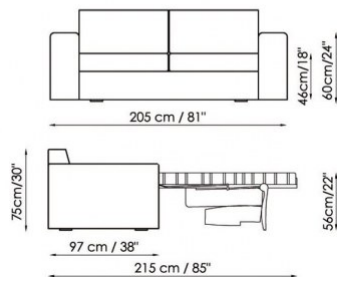

Fold-out front opening.

Springs mattress h. 15 cm.

Mattress size: 140x200 cm / 55"x79" or 160x200 cm / 63"x79"

Divano-letto 205
Sofa-bed

Divano-letto 225
Sofa-bed