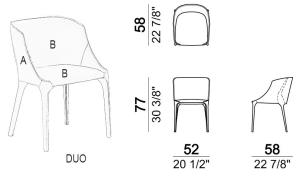

# GOLDIE

designed by Manzoni e Tapinassi 2015

**STRUCTURE:** wood and metal.

**UPHOLSTERY:** non-deformable polyurethane (density T40) covered with coupled synthetic lining 5mm.

**SEAT HEIGHT:** 46 cm

**PRICE CALCULATION CODE 5905901:** To calculate the total price, please sum the prices of the two columns: A (outer structure) + B (inner structure and seat cushion).

**PRICE CALCULATION CODE 5905902:** To calculate the total price, please sum the prices of the two columns: C (complete structure) + D (seat cushion).

**ATTENTION:** the cover is not removable. The seat cover of the chair code 5905902 is removable, only when it is in fabric.

C.O.L max thickness 1.3 mm.

**Chair completely upholstered with 2 leathers**

5905901

**Chair with structure in leather and seat cushion in leather or fabric.**

5905902